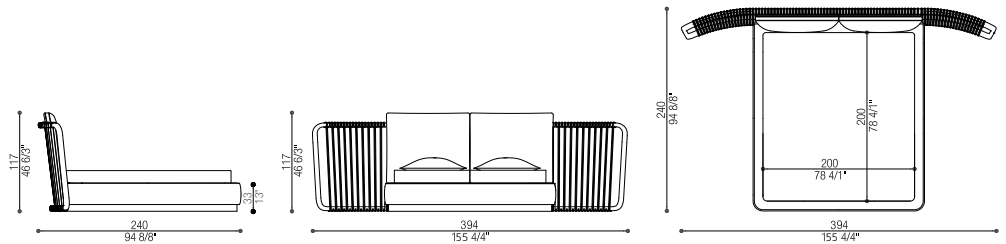

Tessuto/Fabric: mtl 12 - Pelle/Leather: mq 20

Art. 44720/22

Letto | Bed

cm 394 x 240 h 117 (in 155 4/4 x 94 8/8 h 46 6/3)

Tessuto/Fabric: mtl 12 - Pelle/Leather: mq 20

Art. 44720/19N

Letto | Bed

cm 374 x 240 h 117 (in 147 4/4 x 94 8/8 h 46 6/3)