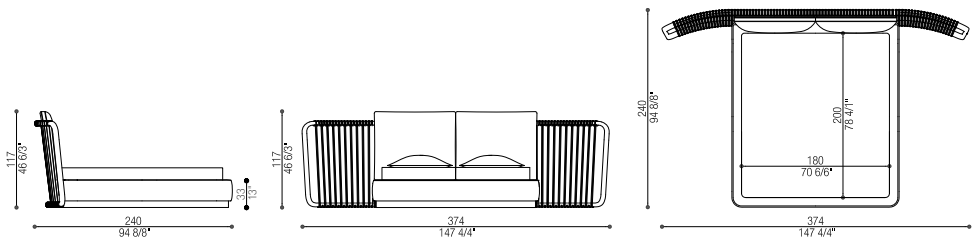

Art. 44720/19N

Letto | Bed

cm 374 x 240 h 117 (in 147 4/4 x 94 8/8 h 46 6/3)

Tessuto/Fabric: mtl 12 - Pelle/Leather: mq 20