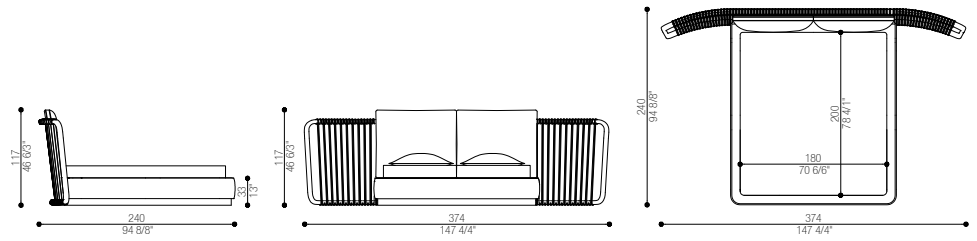

Art. 44720/19

Letto | Bed

cm 374 x 240 h 117 (in 147 4/4 x 94 8/8 h 46 6/3)

Tessuto/Fabric: mtl 12 - Pelle/Leather: mq 20