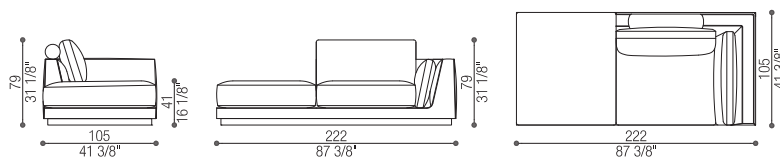

Art. 40374/DX

Terminale 2 posti Largo | Large Terminal 2 seat  
 cm 222 x 105 h 79 (in 87 3/8 x 41 3/8 h 31 1/8)  
 cm SH 41 (in SH 16)  
 Tessuto/Fabric: mtl 20 - Pelle/Leather: mq 33

Art. 40374/SX

Terminale 2 posti Largo | Terminal Module 2 seat  
 cm 222 x 105 h 79 (in 87 3/8 x 41 3/8 h 31 1/8)  
 cm SH 41 (in SH 16)  
 Tessuto/Fabric: mtl 20 - Pelle/Leather: mq 33  
 Volume: mc 1,97 - Peso Lordo/Gross Weight: kg 110

Art. 40374/SDX

Terminale 2 posti Stretto | Small Terminal 2 seat  
 cm 182 x 105 h 79 (in 71 5/8 x 41 3/8 h 31 1/8)  
 cm SH 41 (in SH 16)  
 Tessuto/Fabric: mtl 20 - Pelle/Leather: mq 33

Art. 40374/SSX

Terminale 2 posti Stretto | Small Terminal 2 seat  
 cm 182 x 105 h 79 (in 71 5/8 x 41 3/8 h 31 1/8)  
 cm SH 41 (in 16)  
 Tessuto/Fabric: mtl 20 - Pelle/Leather: mq 33

Art. 40375/DX

Terminale con pouf Largo | Terminal with Large pouf

cm 222 x 105 h 79 (in 87 3/8 x 41 3/8 h 31 1/8)

cm SH 41 (in SH 16)

Tessuto/Fabric: mtl 15 - Pelle/Leather: mq 25

Art. 40375/SX

Terminale con pouf Largo | Terminal with Large pouf

cm 222 x 105 h 79 (in 87 3/8 x 41 3/8 h 31 1/8)