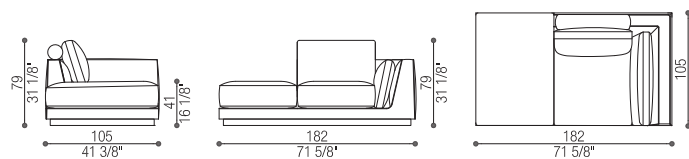

cm 222 x 105 h 79 (in 87 3/8 x 41 3/8 h 31 1/8)

cm SH 41 (in SH 16)

Tessuto/Fabric: mtl 15 - Pelle/Leather: mq 25

Art. 40375/SX

Terminale con pouf Largo | Terminal with Large pouf

cm 222 x 105 h 79 (in 87 3/8 x 41 3/8 h 31 1/8)

cm SH 41 (in SH 16)

Tessuto/Fabric: mtl 15 - Pelle/Leather: mq 25

Volume: mc 2,24

Art. 40375/SDX

Terminale con pouf Stretto | Terminal with Small pouf

cm 182 x 105 h 79 (in 71 5/8 x 41 3/8 h 31 1/8)

cm SH 41 (in SH 16)

Tessuto/Fabric: mtl. 15 - Pelle/Leather: mq. 25

Art. 40375/SSX

Terminale con pouf Stretto | Terminal with Small pouf

cm 182 x 105 h 79 (in 71 5/8 x 41 3/8 h 31 1/8)

cm SH 41 (in SH 16)

Tessuto/Fabric: mtl. 15 - Pelle/Leather: mq. 25