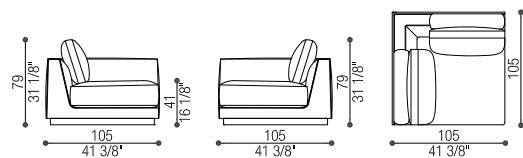

cm 233/271 x 105/224 h 79 (in 91 3/4 x 88 1/4 h 31 1/8)

cm SH 41 (in SH 16)

Tessuto/Fabric: mtl 18 - Pelle/Leather: mq 29,5

**Art. 40376/SX**

Terminale curvo con pouf | Curved Terminal with pouf

cm 233/271 x 105/224 h 79 (in 91 3/4 x 88 1/4 h 31 1/8)

cm SH 41 (in SH 16)

Tessuto/Fabric: mtl 18 - Pelle/Leather: mq 29,5

Art. 40377

Elemento Angolare | Corner Module

cm 105 x 105 h 79 (in 41 3/4 x 41 3/8 h 31 1/8)

cm SH 41 (in SH 16)

Tessuto/Fabric: mtl 14,5 - Pelle/Leather: mq 24

Art. 40377/ANG

Elemento Angolare | Corner Module

cm 200 x 200/105 h 79 (in 78 3/4 x 78 3/4 h 31 1/8)

cm SH 41 (in SH 16)

Tessuto/Fabric: mtl 19 - Pelle/Leather: mq 31,5

Art. 40378

Pouf | Pouf

cm 105 x 105 h 41 (in 41 3/8 x 41 3/8 h 16 1/8)