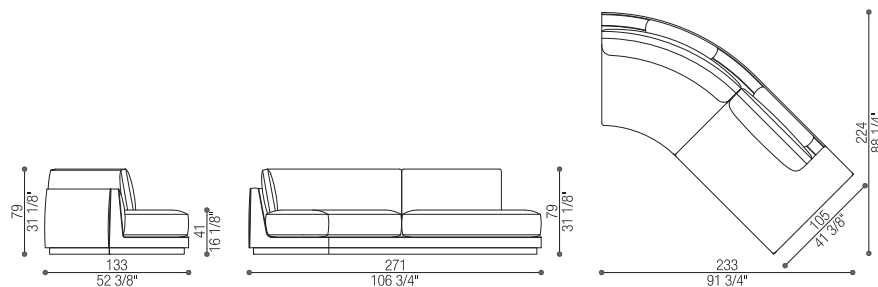

**Art. 40376/BDX**

Terminale curvo con bracciolo | Curved Terminal with armrest

cm 233/271 x 105/224 h 79 (in 91 3/4 x 88 1/4 h 31 1/8)

cm SH 41 (in SH 16)

Tessuto/Fabric: mtl 20 - Pelle/Leather: mq 33

**Art. 40376/BSX**

Terminale curvo con bracciolo | Curved Terminal with armrest

cm 233/271 x 105/224 h 79 (in 91 3/4 x 88 1/4 h 31 1/8)

cm SH 41 (in SH 16)

Tessuto/Fabric: mtl 20 - Pelle/Leather: mq 33

**Art. 40376/DX**

Terminale curvo con pouf | Curved Terminal with pouf

cm 233/271 x 105/224 h 79 (in 91 3/4 x 88 1/4 h 31 1/8)

cm SH 41 (in SH 16)

Tessuto/Fabric: mtl 18 - Pelle/Leather: mq 29,5

**Art. 40376/SX**

Terminale curvo con pouf | Curved Terminal with pouf

cm 233/271 x 105/224 h 79 (in 91 3/4 x 88 1/4 h 31 1/8)