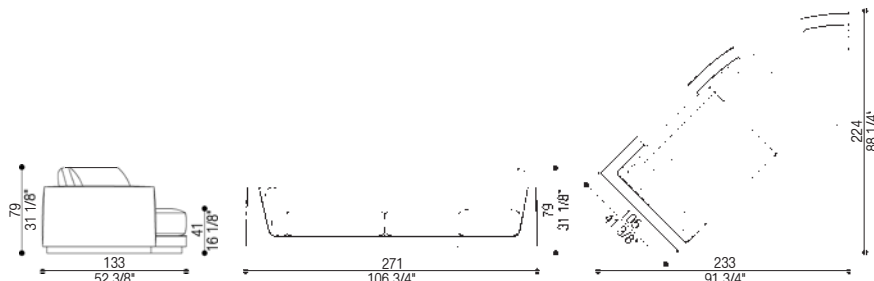

Art. 40376/BSX

Terminale curvo con bracciolo | Curved Terminal with armrest

cm 233/271 x 105/224 h 79 (in 91 3/4 x 88 1/4 h 31 1/8)

cm SH 41 (in SH 16)

Tessuto/Fabric: mtl 20 - Pelle/Leather: mq 33