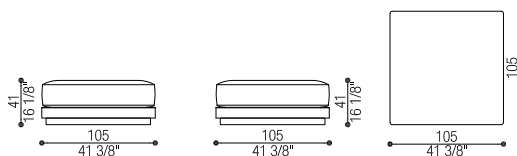

Art. 40378

Pouf | Pouf

cm 105 x 105 h 41 (in 41 3/8 x 41 3/8 h 16 1/8)

cm SH 41 (in SH 16)

Tessuto/Fabric: mtl 5 - Pelle/Leather: mq 8,5