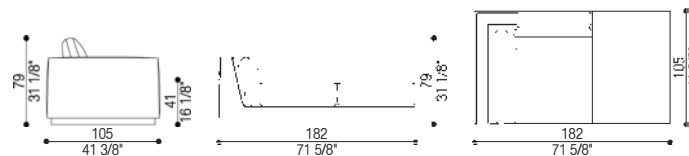

Tessuto/Fabric: mtl. 15 - Pelle/Leather: mq. 25

Art. 40375/SSX

Terminale con pouf Stretto | Terminal with Small pouf

cm 182 x 105 h 79 (in 71 5/8 x 41 3/8 h 31 1/8)

cm SH 41 (in SH 16)

Tessuto/Fabric: mtl. 15 - Pelle/Leather: mq. 25

**Art. 40376/BDX**

Terminale curvo con bracciolo | Curved Terminal with armrest

cm 233/271 x 105/224 h 79 (in 91 3/4 x 88 1/4 h 31 1/8)

cm SH 41 (in SH 16)

Tessuto/Fabric: mtl 20 - Pelle/Leather: mq 33

**Art. 40376/BSX**