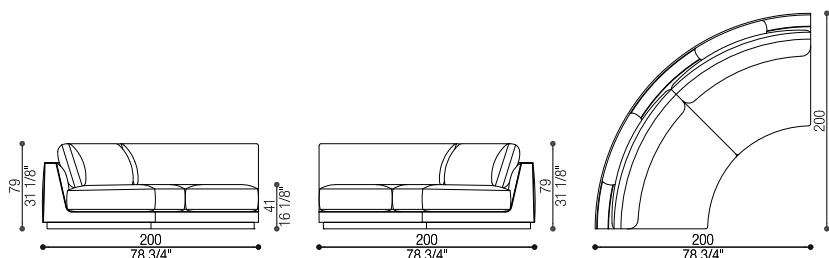

Art. 40377/ANG

Elemento Angolare | Corner Module

cm 200 x 200/105 h 79 (in 78 3/4 x 78 3/4 h 31 1/8)

cm SH 41 (in SH 16)

Tessuto/Fabric: mtl 19 - Pelle/Leather: mq 31,5