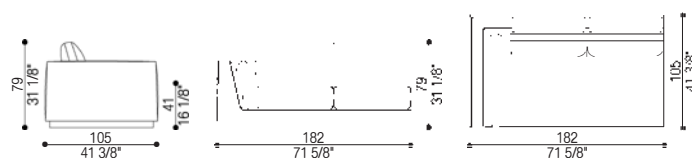

Art. 40374/SSX

Terminale 2 posti Stretto | Small Terminal 2 seat
cm 182 x 105 h 79 (in 71 5/8 x 41 3/8 h 31 1/8)
cm SH 41 (in 16)
Tessuto/Fabric: mtl 20 - Pelle/Leather: mq 33