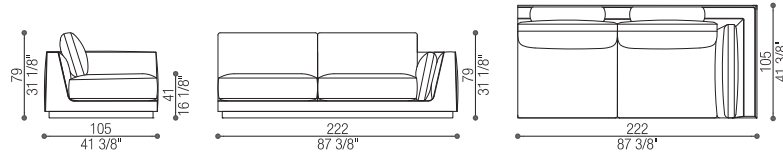

cm 73 x 105 h 79 (in 28 3/4 x 41 3/8 h 31 1/8)

cm SH 41 (in SH 16)

Tessuto/Fabric: mtl 7 - Pelle/Leather: mq 11,5

Art. 40371/DX

Terminale Singolo | Single Terminal

cm 130 x 105 h 79 (in 51 1/8 x 41 3/8 h 31 1/8)

cm SH 41 (in SH 16)

Tessuto/Fabric: mtl 12,5 - Pelle/Leather: mq 20,5

Art. 40371/SX

Terminale Singolo | Single Terminal

cm 130 x 105 h 79 (in 51 1/8 x 41 3/8 h 31 1/8)

cm SH 41 (in SH 16)

Tessuto/Fabric: mtl 12,5 - Pelle/Leather: mq 20,5

Art. 40374/DX

Terminale 2 posti Largo | Large Terminal 2 seat  
 cm 222 x 105 h 79 (in 87 3/8 x 41 3/8 h 31 1/8)  
 cm SH 41 (in SH 16)  
 Tessuto/Fabric: mtl 20 - Pelle/Leather: mq 33

Art. 40374/SX

Terminale 2 posti Largo | Terminal Module 2 seat  
 cm 222 x 105 h 79 (in 87 3/8 x 41 3/8 h 31 1/8)  
 cm SH 41 (in SH 16)  
 Tessuto/Fabric: mtl 20 - Pelle/Leather: mq 33  
 Volume: mc 1,97 - Peso Lordo/Gross Weight: kg 110

Art. 40374/SDX

Terminale 2 posti Stretto | Small Terminal 2 seat  
 cm 182 x 105 h 79 (in 71 5/8 x 41 3/8 h 31 1/8)  
 cm SH 41 (in SH 16)  
 Tessuto/Fabric: mtl 20 - Pelle/Leather: mq 33

Art. 40374/SSX