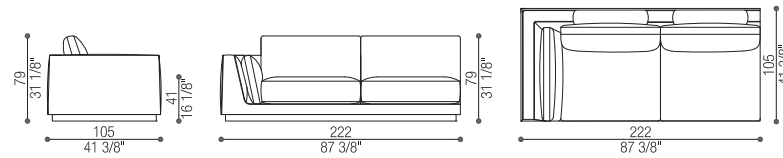

cm 73 x 105 h 79 (in 28 3/4 x 41 3/8 h 31 1/8)

cm SH 41 (in SH 16)

Tessuto/Fabric: mtl 7 - Pelle/Leather: mq 11,5

Art. 40371/DX

Terminale Singolo | Single Terminal

cm 130 x 105 h 79 (in 51 1/8 x 41 3/8 h 31 1/8)

cm SH 41 (in SH 16)

Tessuto/Fabric: mtl 12,5 - Pelle/Leather: mq 20,5

Art. 40371/SX

Terminale Singolo | Single Terminal

cm 130 x 105 h 79 (in 51 1/8 x 41 3/8 h 31 1/8)

cm SH 41 (in SH 16)

Tessuto/Fabric: mtl 12,5 - Pelle/Leather: mq 20,5

Art. 40374/DX

Terminale 2 posti Largo | Large Terminal 2 seat  
 cm 222 x 105 h 79 (in 87 3/8 x 41 3/8 h 31 1/8)  
 cm SH 41 (in SH 16)  
 Tessuto/Fabric: mtl 20 - Pelle/Leather: mq 33

Art. 40374/SX

Terminale 2 posti Largo | Terminal Module 2 seat  
 cm 222 x 105 h 79 (in 87 3/8 x 41 3/8 h 31 1/8)  
 cm SH 41 (in SH 16)  
 Tessuto/Fabric: mtl 20 - Pelle/Leather: mq 33  
 Volume: mc 1,97 - Peso Lordo/Gross Weight: kg 110