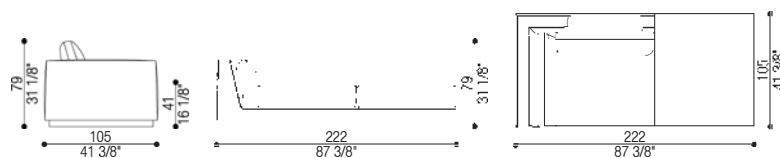

Art. 40375/SX

Terminale con pouf Largo | Terminal with Large pouf

cm 222 x 105 h 79 (in 87 3/8 x 41 3/8 h 31 1/8)

cm SH 41 (in SH 16)

Tessuto/Fabric: mtl 15 - Pelle/Leather: mq 25

Volume: mc 2,24