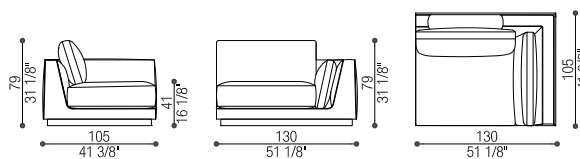

Art. 40370/J

Elemento Jolly Largo | Large Jolly Module

cm 93 x 105 h 79 (in 36 3/8 x 41 3/8 h 31 1/8)

cm SH 41 (in SH 16)

Tessuto/Fabric: mtl 7 - Pelle/Leather: mq 11,5

Art. 40370/SJ

Elemento Jolly Stretto | Small Jolly Module

cm 73 x 105 h 79 (in 28 3/4 x 41 3/8 h 31 1/8)

cm SH 41 (in SH 16)

Tessuto/Fabric: mtl 7 - Pelle/Leather: mq 11,5

Art. 40371/DX

Terminale Singolo | Single Terminal

cm 130 x 105 h 79 (in 51 1/8 x 41 3/8 h 31 1/8)

cm SH 41 (in SH 16)

Tessuto/Fabric: mtl 12,5 - Pelle/Leather: mq 20,5

Art. 40371/SX

Terminale Singolo | Single Terminal

cm 130 x 105 h 79 (in 51 1/8 x 41 3/8 h 31 1/8)

cm SH 41 (in SH 16)

Tessuto/Fabric: mtl 12,5 - Pelle/Leather: mq 20,5

Art. 40374/DX

Terminale 2 posti Largo | Large Terminal 2 seat  
 cm 222 x 105 h 79 (in 87 3/8 x 41 3/8 h 31 1/8)  
 cm SH 41 (in SH 16)  
 Tessuto/Fabric: mtl 20 - Pelle/Leather: mq 33

Art. 40374/SX

Terminale 2 posti Largo | Terminal Module 2 seat  
 cm 222 x 105 h 79 (in 87 3/8 x 41 3/8 h 31 1/8)  
 cm SH 41 (in SH 16)  
 Tessuto/Fabric: mtl 20 - Pelle/Leather: mq 33  
 Volume: mc 1,97 - Peso Lordo/Gross Weight: kg 110