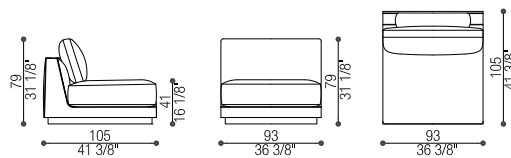

Art. 40370/J

Elemento Jolly Largo | Large Jolly Module

cm 93 x 105 h 79 (in 36 3/8 x 41 3/8 h 31 1/8)

cm SH 41 (in SH 16)

Tessuto/Fabric: mtl 7 - Pelle/Leather: mq 11,5

Art. 40370/SJ

Elemento Jolly Stretto | Small Jolly Module

cm 73 x 105 h 79 (in 28 3/4 x 41 3/8 h 31 1/8)

cm SH 41 (in SH 16)

Tessuto/Fabric: mtl 7 - Pelle/Leather: mq 11,5

Art. 40371/DX

Terminale Singolo | Single Terminal

cm 130 x 105 h 79 (in 51 1/8 x 41 3/8 h 31 1/8)

Art. 40374/DX

Terminale 2 posti Largo | Large Terminal 2 seat  
 cm 222 x 105 h 79 (in 87 3/8 x 41 3/8 h 31 1/8)  
 cm SH 41 (in SH 16)  
 Tessuto/Fabric: mtl 20 - Pelle/Leather: mq 33

Art. 40374/SX

Terminale 2 posti Largo | Terminal Module 2 seat  
 cm 222 x 105 h 79 (in 87 3/8 x 41 3/8 h 31 1/8)  
 cm SH 41 (in SH 16)  
 Tessuto/Fabric: mtl 20 - Pelle/Leather: mq 33  
 Volume: mc 1,97 - Peso Lordo/Gross Weight: kg 110