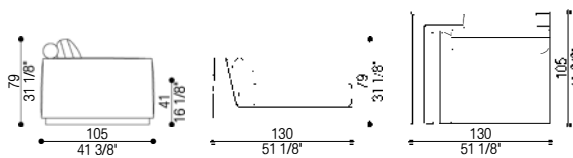

cm 73 x 105 h 79 (in 28 3/4 x 41 3/8 h 31 1/8)

cm SH 41 (in SH 16)

Tessuto/Fabric: mtl 7 - Pelle/Leather: mq 11,5

Art. 40371/DX

Terminale Singolo | Single Terminal

cm 130 x 105 h 79 (in 51 1/8 x 41 3/8 h 31 1/8)

cm SH 41 (in SH 16)

Tessuto/Fabric: mtl 12,5 - Pelle/Leather: mq 20,5

Art. 40371/SX

Terminale Singolo | Single Terminal

cm 130 x 105 h 79 (in 51 1/8 x 41 3/8 h 31 1/8)

cm SH 41 (in SH 16)

Tessuto/Fabric: mtl 12,5 - Pelle/Leather: mq 20,5

Art. 40374/DX

Terminale 2 posti Largo | Large Terminal 2 seat  
 cm 222 x 105 h 79 (in 87 3/8 x 41 3/8 h 31 1/8)  
 cm SH 41 (in SH 16)  
 Tessuto/Fabric: mtl 20 - Pelle/Leather: mq 33

Art. 40374/SX

Terminale 2 posti Largo | Terminal Module 2 seat  
 cm 222 x 105 h 79 (in 87 3/8 x 41 3/8 h 31 1/8)  
 cm SH 41 (in SH 16)  
 Tessuto/Fabric: mtl 20 - Pelle/Leather: mq 33  
 Volume: mc 1,97 - Peso Lordo/Gross Weight: kg 110