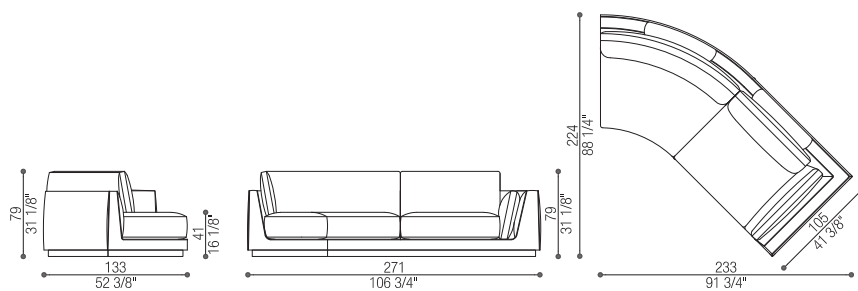

Tessuto/Fabric: mtl. 15 - Pelle/Leather: mq. 25

Art. 40375/SSX

Terminale con pouf Stretto | Terminal with Small pouf

cm 182 x 105 h 79 (in 71 5/8 x 41 3/8 h 31 1/8)

cm SH 41 (in SH 16)

Tessuto/Fabric: mtl. 15 - Pelle/Leather: mq. 25

**Art. 40376/BDX**

Terminale curvo con bracciolo | Curved Terminal with armrest

cm 233/271 x 105/224 h 79 (in 91 3/4 x 88 1/4 h 31 1/8)

cm SH 41 (in SH 16)

Tessuto/Fabric: mtl 20 - Pelle/Leather: mq 33

**Art. 40376/BSX**