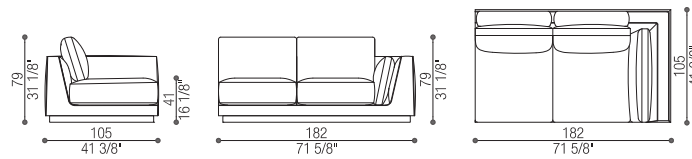

cm 73 x 105 h 79 (in 28 3/4 x 41 3/8 h 31 1/8)

cm SH 41 (in SH 16)

Tessuto/Fabric: mtl 7 - Pelle/Leather: mq 11,5

Art. 40371/DX

Terminale Singolo | Single Terminal

cm 130 x 105 h 79 (in 51 1/8 x 41 3/8 h 31 1/8)

cm SH 41 (in SH 16)

Tessuto/Fabric: mtl 12,5 - Pelle/Leather: mq 20,5

Art. 40371/SX

Terminale Singolo | Single Terminal

cm 130 x 105 h 79 (in 51 1/8 x 41 3/8 h 31 1/8)

cm SH 41 (in SH 16)

Tessuto/Fabric: mtl 12,5 - Pelle/Leather: mq 20,5

Art. 40374/DX

Terminale 2 posti Largo | Large Terminal 2 seat  
 cm 222 x 105 h 79 (in 87 3/8 x 41 3/8 h 31 1/8)  
 cm SH 41 (in SH 16)  
 Tessuto/Fabric: mtl 20 - Pelle/Leather: mq 33

Art. 40374/SX

Terminale 2 posti Largo | Terminal Module 2 seat  
 cm 222 x 105 h 79 (in 87 3/8 x 41 3/8 h 31 1/8)  
 cm SH 41 (in SH 16)  
 Tessuto/Fabric: mtl 20 - Pelle/Leather: mq 33  
 Volume: mc 1,97 - Peso Lordo/Gross Weight: kg 110

Art. 40374/SDX

Terminale 2 posti Stretto | Small Terminal 2 seat  
 cm 182 x 105 h 79 (in 71 5/8 x 41 3/8 h 31 1/8)  
 cm SH 41 (in SH 16)  
 Tessuto/Fabric: mtl 20 - Pelle/Leather: mq 33

Art. 40374/SSX