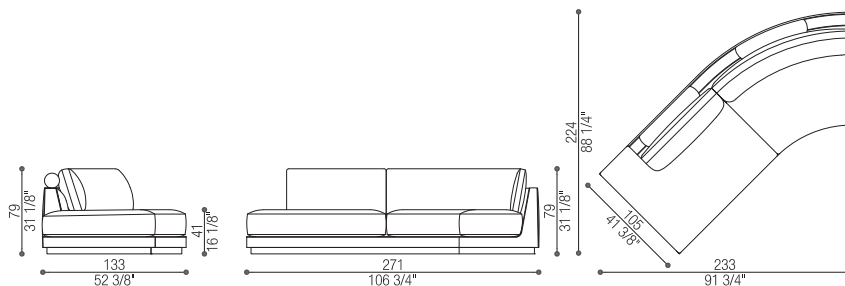

Terminale curvo con bracciolo | Curved Terminal with armrest

cm 233/271 x 105/224 h 79 (in 91 3/4 x 88 1/4 h 31 1/8)

cm SH 41 (in SH 16)

Tessuto/Fabric: mtl 20 - Pelle/Leather: mq 33

**Art. 40376/DX**

Terminale curvo con pouf | Curved Terminal with pouf

cm 233/271 x 105/224 h 79 (in 91 3/4 x 88 1/4 h 31 1/8)

cm SH 41 (in SH 16)

Tessuto/Fabric: mtl 18 - Pelle/Leather: mq 29,5

**Art. 40376/SX**

Terminale curvo con pouf | Curved Terminal with pouf

cm 233/271 x 105/224 h 79 (in 91 3/4 x 88 1/4 h 31 1/8)

cm SH 41 (in SH 16)

Tessuto/Fabric: mtl 18 - Pelle/Leather: mq 29,5

Art. 40377

Elemento Angolare | Corner Module

cm 105 x 105 h 79 (in 41 3/4 x 41 3/8 h 31 1/8)

cm SH 41 (in SH 16)

Tessuto/Fabric: mtl 14,5 - Pelle/Leather: mq 24