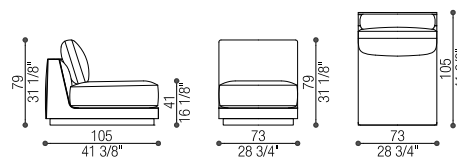

Art. 40370/J

Elemento Jolly Largo | Large Jolly Module

cm 93 x 105 h 79 (in 36 3/8 x 41 3/8 h 31 1/8)

cm SH 41 (in SH 16)

Tessuto/Fabric: mtl 7 - Pelle/Leather: mq 11,5

Art. 40370/SJ

Elemento Jolly Stretto | Small Jolly Module

cm 73 x 105 h 79 (in 28 3/4 x 41 3/8 h 31 1/8)

cm SH 41 (in SH 16)

Tessuto/Fabric: mtl 7 - Pelle/Leather: mq 11,5

Art. 40371/DX

Terminale Singolo | Single Terminal

cm 130 x 105 h 79 (in 51 1/8 x 41 3/8 h 31 1/8)

cm SH 41 (in SH 16)

Tessuto/Fabric: mtl 12,5 - Pelle/Leather: mq 20,5

Art. 40371/SX

Terminale Singolo | Single Terminal

cm 130 x 105 h 79 (in 51 1/8 x 41 3/8 h 31 1/8)

cm SH 41 (in SH 16)

Tessuto/Fabric: mtl 12,5 - Pelle/Leather: mq 20,5

Art. 40374/DX

Terminale 2 posti Largo | Large Terminal 2 seat  
 cm 222 x 105 h 79 (in 87 3/8 x 41 3/8 h 31 1/8)  
 cm SH 41 (in SH 16)  
 Tessuto/Fabric: mtl 20 - Pelle/Leather: mq 33

Art. 40374/SX

Terminale 2 posti Largo | Terminal Module 2 seat  
 cm 222 x 105 h 79 (in 87 3/8 x 41 3/8 h 31 1/8)  
 cm SH 41 (in SH 16)  
 Tessuto/Fabric: mtl 20 - Pelle/Leather: mq 33  
 Volume: mc 1,97 - Peso Lordo/Gross Weight: kg 110