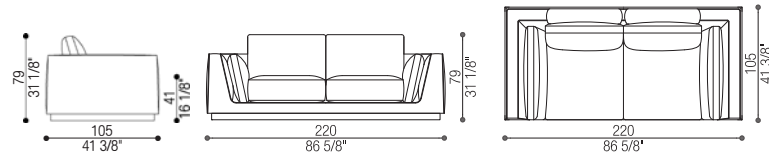

Divano 2 Posti | 2 Seat Sofa

cm 220 x 105 h 79 (in 86 5/8 x 41 5/8 h 31 1/8)

cm SH 41 (in SH 16)

Tessuto/Fabric: mtl 20 - Pelle/Leather: mq 33

Volume: mc 1,88 - Peso Lordo/Gross Weight: kg 114

Art. 40373

Divano 3 Posti | 3 Seat Sofa

cm 260 x 105 h 79 (in 102 3/8 x 41 5/8 h 31 1/8)

cm SH 41 (in SH 16)

Tessuto/Fabric: mtl 23 - Pelle/Leather: mq 37

Volume: mc 2,62 - Peso Lordo/Gross Weight: kg 108