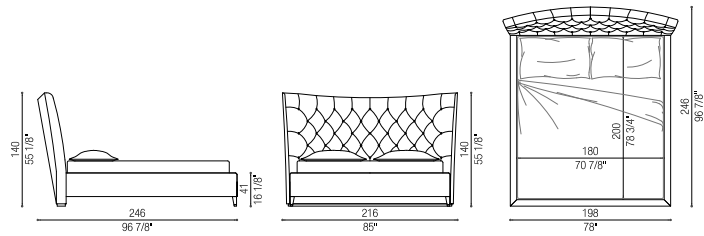

Tessuto/Fabric: mtl 13 - Pelle/Leather: mq 21,5

Volume: mc 2,38 - Peso Lordo/Gross Weight: kg 97

Art. 44600/19

Letto | Bed

cm 216 x 246 h 140 (in 85 x 96 7/8 h 55 1/8)

Tessuto/Fabric: mtl 13 - Pelle/Leather: mq 21,5

Volume: mc 2,13 - Peso Lordo/Gross Weight: kg 101

Art. 44600/22

Letto | Bed

cm 236 x 246 h 140 (in 92 7/8 x 96 7/8 h 55 1/8)

Tessuto/Fabric: mtl 15 - Pelle/Leather: mq 25

Volume: mc 2,45 - Peso Lordo/Gross Weight: kg 98