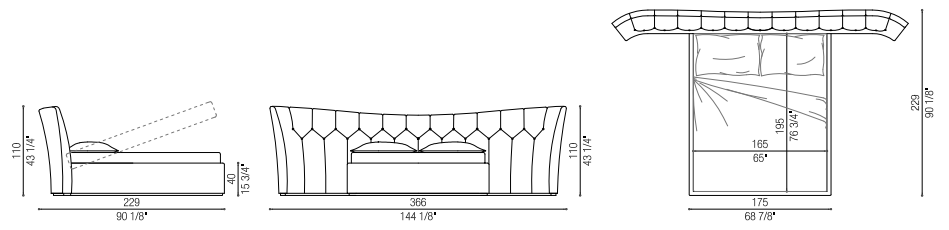

Letto | Bed

cm 366 x 228 h 110 (in 144 1/8 x 90 1/8 h 43 1/4)

Tessuto/Fabric: mtl 13,5 - Pelle/Leather: mq 22,5

Art. 42500/19C

Letto | Bed

cm 366 x 234 h 110 (in 144 1/8 x 92 1/8 h 43 1/4)

Tessuto/Fabric: mtl 13,5 - Pelle/Leather: mq 22,5

Volume: mc 4,05 - Peso Lordo/Gross Weight: kg 220

Art. 42500/22C

Letto | Bed

cm 394 x 234 h 110 (in 155 1/8 x 92 1/8 h 43 1/4)

Tessuto/Fabric: mtl 16,5 - Pelle/Leather: mq 26,5

Volume: mc 4,51 - Peso Lordo/Gross Weight: kg 211