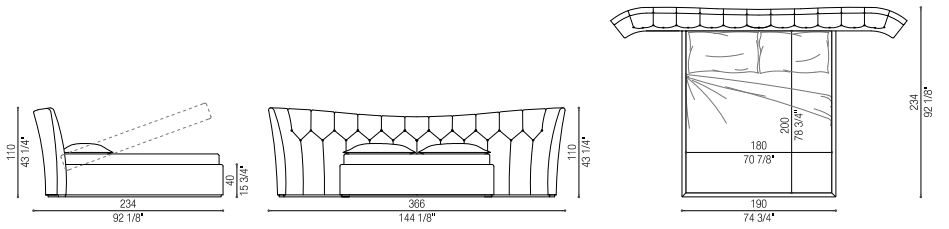

Letto | Bed

cm 366 x 228 h 110 (in 144 1/8 x 90 1/8 h 43 1/4)

Tessuto/Fabric: mtl 13,5 - Pelle/Leather: mq 22,5

Art. 42500/19C

Letto | Bed

cm 366 x 234 h 110 (in 144 1/8 x 92 1/8 h 43 1/4)

Tessuto/Fabric: mtl 13,5 - Pelle/Leather: mq 22,5

Volume: mc 4,05 - Peso Lordo/Gross Weight: kg 220

Art. 42500/22C

Letto | Bed

cm 394 x 234 h 110 (in 155 1/8 x 92 1/8 h 43 1/4)

Tessuto/Fabric: mtl 16,5 - Pelle/Leather: mq 26,5

Volume: mc 4,51 - Peso Lordo/Gross Weight: kg 211