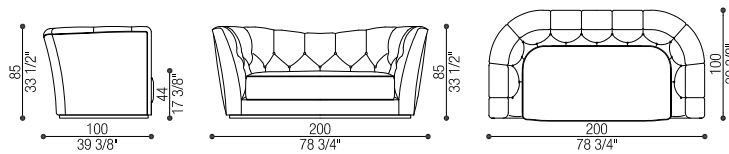

TUTTI I TESSUTI | ALL FABRICS

TUTTE LE PELLI | ALL LEATHERS

I cuscini decorativi non sono inclusi | Decorative pillows are not included

Art. 40032

Divano 2 Posti | 2 Seat Sofa

cm 200 x 100 h 85 (in 78 3/4 x 39 3/8 h 34 1/4)

cm SH 44 - BH 85 - SP 70 (in SH 17 - BH 33 - SP 27)

Tessuto/Fabric: mtl 14 - Pelle/Leather: mq 23

Volume: mc 2,19 - Peso Lordo/Gross Weight: kg 80

Art. 40033

Divano 3 Posti | 3 Seat Sofa

cm 252 x 100 h 85 (in 99 1/4 x 39 3/8 h 34 1/4)

cm SH 44 - BH 85 - SP 70 (in SH 17 - BH 33 - SP 27)

Tessuto/Fabric: mtl 16 - Pelle/Leather: mq 26

Volume: mc 2,59 - Peso Lordo/Gross Weight: kg 94

ADDITIONAL ITEMS IN THE COLLECTION:

Art. 40031

Poltrona | Armchair

cm Ø 100 h 44 (in Ø 39 3/8 h 34 1/4)

cm SH 44 (in SH 17)

Tessuto/Fabric: mtl 7 - Pelle/Leather: mq 13

Volume: mc 0,9 - Peso Lordo/Gross Weight: kg 29