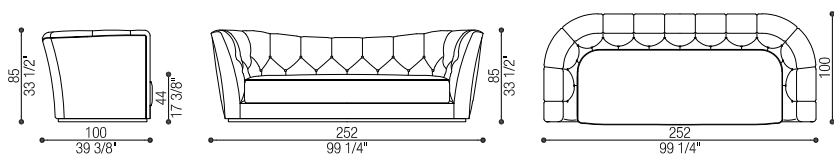

cm SH 44 - BH 85 - SP 70 (in SH 17 - BH 33 - SP 27)

Tessuto/Fabric: mtl 14 - Pelle/Leather: mq 23

Volume: mc 2,19 - Peso Lordo/Gross Weight: kg 80

Art. 40033

Divano 3 Posti | 3 Seat Sofa

cm 252 x 100 h 85 (in 99 1/4 x 39 3/8 h 34 1/4)

cm SH 44 - BH 85 - SP 70 (in SH 17 - BH 33 - SP 27)

Tessuto/Fabric: mtl 16 - Pelle/Leather: mq 26

Volume: mc 2,59 - Peso Lordo/Gross Weight: kg 94

ADDITIONAL ITEMS IN THE COLLECTION:

Art. 40031

Poltrona | Armchair

cm 90 x 90 h 85 (in 35 3/8 x 35 3/8 h 34 1/4)

cm SH 44 - BH 85 - SP 70 (in SH 17 - BH 33 - SP 27)

Tessuto/Fabric: mtl 7 - Pelle/Leather: mq 13

Volume: mc 0,9 - Peso Lordo/Gross Weight: kg 29

Art. 40034

Pouf | Pouf

cm Ø 100 h 44 (in Ø 39 3/8 h 34 1/4)

cm SH 44 (in SH 17)

Tessuto/Fabric: mtl 7 - Pelle/Leather: mq 13

Volume: mc 0,9 - Peso Lordo/Gross Weight: kg 29