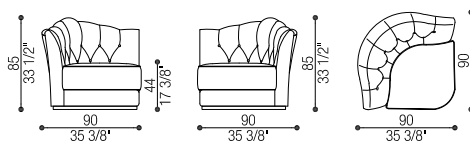

cm SH 44 - BH 85 - SP 70 (in SH 17 - BH 33 - SP 27)

Tessuto/Fabric: mtl 14 - Pelle/Leather: mq 23

Volume: mc 2,19 - Peso Lordo/Gross Weight: kg 80

Art. 40033

Divano 3 Posti | 3 Seat Sofa

cm 252 x 100 h 85 (in 99 1/4 x 39 3/8 h 34 1/4)

cm SH 44 - BH 85 - SP 70 (in SH 17 - BH 33 - SP 27)

Tessuto/Fabric: mtl 16 - Pelle/Leather: mq 26

Volume: mc 2,59 - Peso Lordo/Gross Weight: kg 94

ADDITIONAL ITEMS IN THE COLLECTION:

Art. 40031

Poltrona | Armchair

cm 90 x 90 h 85 (in 35 3/8 x 35 3/8 h 34 1/4)

cm SH 44 - BH 85 - SP 70 (in SH 17 - BH 33 - SP 27)

Tessuto/Fabric: mtl 7 - Pelle/Leather: mq 13

Volume: mc 0,9 - Peso Lordo/Gross Weight: kg 29

Art. 40034

Pouf | Pouf

cm Ø 100 h 44 (in Ø 39 3/8 h 34 1/4)

cm SH 44 (in SH 17)

Tessuto/Fabric: mtl 7 - Pelle/Leather: mq 13

Volume: mc 0,9 - Peso Lordo/Gross Weight: kg 29