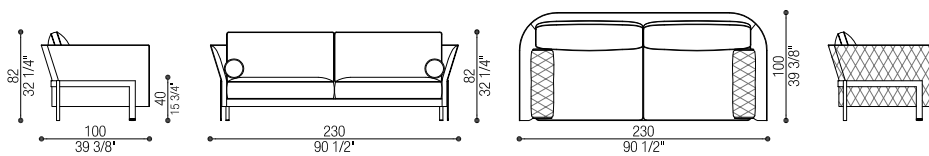

I cuscini decorativi non sono inclusi | Decorative pillows are not included

Art. 40352 - 40352/R

Divano 2 Posti | 2 Seat Sofa

cm 230 x 100 h 82 (in 90 1/2 x 39 3/8 h 32 1/4)

cm SH 40 (in SH 16)

Tessuto/Fabric: mtl 17 - Pelle/Leather: mq 28

Volume: mc 2,23 - Peso Lordo/Gross Weight: kg 128

Art. 40353 - 40353/R

Divano 3 Posti | 3 Seat Sofa

cm 260 x 100 h 82 (in 102 3/8 x 39 3/8 h 32 1/4)

cm SH 40 (in SH 16)

Tessuto/Fabric: mtl 17 - Pelle/Leather: mq 28

Volume: mc 2,37 - Peso Lordo/Gross Weight: kg 132

ADDITIONAL ITEMS IN THE COLLECTION:

Art. 40351 - 40351/R

Poltrona | Armchair

cm 86 x 70 h 70 (in 33 7/8 x 27 1/2 h 27 1/2)

cm SH 40 (in SH 16)

Tessuto/Fabric: mtl 5,5 - Pelle/Leather: mq 9

Volume: mc 0,63 - Peso Lordo/Gross Weight: kg 37

Art. 40357 - 40357/R

Pouf | Pouf

cm Ø 50 h 41 (in Ø19 5/8 h 16 1/8)

cm SH 41 (in SH 16 1/8)

Tessuto/Fabric: mtl 1 - Pelle/Leather: mq 2

Volume: mc 0,18 - Peso Lordo/Gross Weight: kg 18