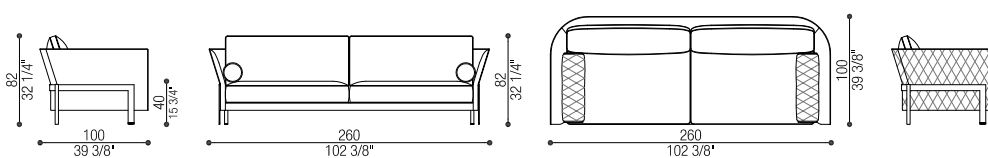

I cuscini decorativi non sono inclusi | Decorative pillows are not included

Art. 40352 - 40352/R

Divano 2 Posti | 2 Seat Sofa

cm 230 x 100 h 82 (in 90 1/2 x 39 3/8 h 32 1/4)

cm SH 40 (in SH 16)

Tessuto/Fabric: mtl 17 - Pelle/Leather: mq 28

Volume: mc 2,23 - Peso Lordo/Gross Weight: kg 128

Art. 40353 - 40353/R

Divano 3 Posti | 3 Seat Sofa

cm 260 x 100 h 82 (in 102 3/8 x 39 3/8 h 32 1/4)

cm SH 40 (in SH 16)

Tessuto/Fabric: mtl 17 - Pelle/Leather: mq 28

Volume: mc 2,37 - Peso Lordo/Gross Weight: kg 132

ADDITIONAL ITEMS IN THE COLLECTION:

Art. 40351 - 40351/R

Poltrona | Armchair

cm 86 x 70 h 70 (in 33 7/8 x 27 1/2 h 27 1/2)

cm SH 40 (in SH 16)

Tessuto/Fabric: mtl 5,5 - Pelle/Leather: mq 9

Volume: mc 0,63 - Peso Lordo/Gross Weight: kg 37

Art. 40357 - 40357/R

Pouf | Pouf

cm Ø 50 h 41 (in Ø19 5/8 h 16 1/8)

cm SH 41 (in SH 16 1/8)

Tessuto/Fabric: mtl 1 - Pelle/Leather: mq 2

Volume: mc 0,18 - Peso Lordo/Gross Weight: kg 18