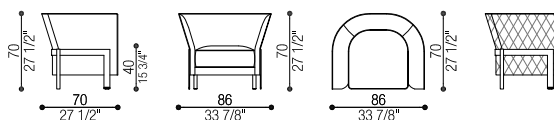

Volume: mc 2,23 - Peso Lordo/Gross Weight: kg 128

Art. 40353 - 40353/R

Divano 3 Posti | 3 Seat Sofa

cm 260 x 100 h 82 (in 102 3/8 x 39 3/8 h 32 1/4)

cm SH 40 (in SH 16)

Tessuto/Fabric: mtl 17 - Pelle/Leather: mq 28

Volume: mc 2,37 - Peso Lordo/Gross Weight: kg 132

ADDITIONAL ITEMS IN THE COLLECTION:

Art. 40351 - 40351/R

Poltrona | Armchair

cm 86 x 70 h 70 (in 33 7/8 x 27 1/2 h 27 1/2)

cm SH 40 (in SH 16)

Tessuto/Fabric: mtl 5,5 - Pelle/Leather: mq 9

Volume: mc 0,63 - Peso Lordo/Gross Weight: kg 37

Art. 40357 - 40357/R

Pouf | Pouf

cm Ø 50 h 41 (in Ø19 5/8 h 16 1/8)

cm SH 41 (in SH 16 1/8)

Tessuto/Fabric: mtl 1 - Pelle/Leather: mq 2

Volume: mc 0,18 - Peso Lordo/Gross Weight: kg 18