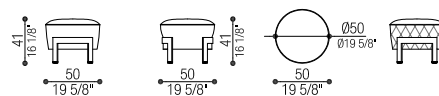

Volume: mc 2,23 - Peso Lordo/Gross Weight: kg 128

Art. 40353 - 40353/R

Divano 3 Posti | 3 Seat Sofa

cm 260 x 100 h 82 (in 102 3/8 x 39 3/8 h 32 1/4)

cm SH 40 (in SH 16)

Tessuto/Fabric: mtl 17 - Pelle/Leather: mq 28

Volume: mc 2,37 - Peso Lordo/Gross Weight: kg 132

ADDITIONAL ITEMS IN THE COLLECTION:

Art. 40351 - 40351/R

Poltrona | Armchair

cm 86 x 70 h 70 (in 33 7/8 x 27 1/2 h 27 1/2)

cm SH 40 (in SH 16)

Tessuto/Fabric: mtl 5,5 - Pelle/Leather: mq 9

Volume: mc 0,63 - Peso Lordo/Gross Weight: kg 37

Art. 40357 - 40357/R

Pouf | Pouf

cm Ø 50 h 41 (in Ø19 5/8 h 16 1/8)

cm SH 41 (in SH 16 1/8)

Tessuto/Fabric: mtl 1 - Pelle/Leather: mq 2

Volume: mc 0,18 - Peso Lordo/Gross Weight: kg 18

Art. 40358 - 40358/R

Pouf | Pouf

cm 80 x 50 h 41 (in 31 1/2 x 19 5/8 h 16 1/8)

cm SH 41 (in SH 16 1/8)

Tessuto/Fabric: mtl 1,3 - Pelle/Leather: mq 2,5

Volume: mc 0,3 - Peso Lordo/Gross Weight: kg 20