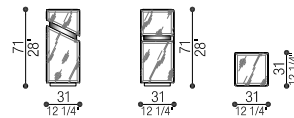

MET - METALLO BRONZATO SCURO OPACO
MATT DARK BRONZED METAL

SPECCHIO ARGENTO
SILVER MIRROR

SPECCHIO BRONZO
BRONZE MIRROR

Art. 45168

Colonna | Stand

cm 31x 31 h 71 (in 12 1/4 x 12 1/4 h 28)

Volume: mc 0,17 - Peso Lordo/Gross Weight: kg 38

Art. 45169

Colonna | Stand

cm 31x 31 h 92 (in 12 1/4 x 12 1/4 h 36 1/4)

Volume: mc 0,21 - Peso Lordo/Gross Weight: kg 50