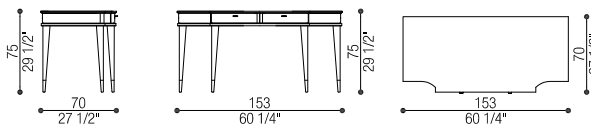

cm 123 x 50 h 91 (58 3/8 x 19 5/8 h 35 7/8)

Volume: mc 0,95 - Peso Lordo/Gross Weight: kg 161

Art. 41013

Settimanale 5 Cassetti 2 Ante | Chest 5 Drawers 2 Doors

cm 63 x 50 h 154 (in 24 3/4 x 19 5/8 h 60 5/8)

Volume: mc 0,62 - Peso Lordo/Gross Weight: kg 101

Art. 41014

Toilette | Dressing Table

cm 153 x 50 h 76 (in 60 1/4 x 19 5/8 h 29 7/8)

Volume: mc 1,03- Peso Lordo/Gross Weight: kg 114

Art. 41014/L

Scrivania | Writing Desk

cm 153 x 70 h 75 (in 60 1/4 x 27 1/2 h 29 1/2)

Volume: mc 1,06- Peso Lordo/Gross Weight: kg 73

Art. 41015

Porta TV | TV Stand

cm 303 x 50 h 55 (in 119 1/4 x 19 5/8 h 21 5/8)

Volume: mc 1,49- Peso Lordo/Gross Weight: kg 255

Art. 41016

Armadio | Wardrobe

cm 123 x 62 h 155 (in 48 3/8 x 24 3/8 h 61)

Volume: mc 1,56 - Peso Lordo/Gross Weight: kg 186

Art. 41017

Mobile Bar | Bar Cabinet

cm 123 x 55 h 155 (in 48 3/8 x 21 5/8 h 61)

Volume: mc 1,13 - Peso Lordo/Gross Weight: kg 262