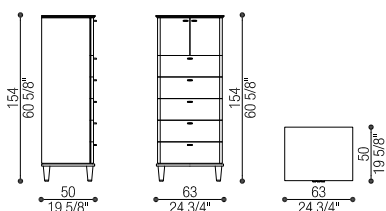

TUTTI I MARMI | ALL MARBLES
(FOR Art. 41018 AND Art. 41019 ONLY)

Art. 41011

Comodino | Night Table

cm 63 x 50 h 65 (in 24 3/4 x 19 5/8 h 25 5/8)

Volume: mc 0,39 - Peso Lordo/Gross Weight: kg 77

Art. 41012

Comò 8 Cassetti | Chest 8 Drawers

cm 123 x 50 h 91 (58 3/8 x 19 5/8 h 35 7/8)

Volume: mc 0,95 - Peso Lordo/Gross Weight: kg 161

Art. 41013

Settimanale 5 Cassetti 2 Ante | Chest 5 Drawers 2 Doors

cm 63 x 50 h 154 (in 24 3/4 x 19 5/8 h 60 5/8)

Volume: mc 0,62 - Peso Lordo/Gross Weight: kg 101

Art. 41014

Toilette | Dressing Table

cm 153 x 50 h 76 (in 60 1/4 x 19 5/8 h 29 7/8)

Volume: mc 1,03- Peso Lordo/Gross Weight: kg 114

Art. 41014/L

Scrivania | Writing Desk

cm 153 x 70 h 75 (in 60 1/4 x 27 1/2 h 29 1/2)

Volume: mc 1,06- Peso Lordo/Gross Weight: kg 73

Art. 41015

Porta TV | TV Stand

cm 303 x 50 h 55 (in 119 1/4 x 19 5/8 h 21 5/8)

Volume: mc 1,49- Peso Lordo/Gross Weight: kg 255