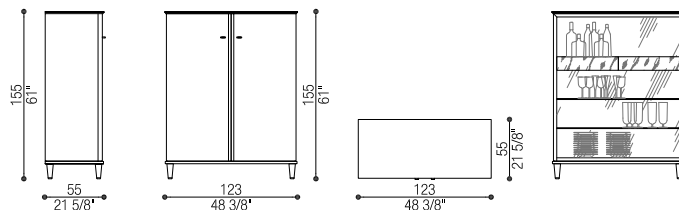

cm 153 x 70 h 75 (in 60 1/4 x 27 1/2 h 29 1/2)

Volume: mc 1,06- Peso Lordo/Gross Weight: kg 73

Art. 41015

Porta TV | TV Stand

cm 303 x 50 h 55 (in 119 1/4 x 19 5/8 h 21 5/8)

Volume: mc 1,49- Peso Lordo/Gross Weight: kg 255

Art. 41016

Armadio | Wardrobe

cm 123 x 62 h 155 (in 48 3/8 x 24 3/8 h 61)

Volume: mc 1,56 - Peso Lordo/Gross Weight: kg 186

Art. 41017

Mobile Bar | Bar Cabinet

cm 123 x 55 h 155 (in 48 3/8 x 21 5/8 h 61)

Volume: mc 1,13 - Peso Lordo/Gross Weight: kg 262

Art. 41018

Credenza 8 Cassetti | Sideboard 8 Drawers

cm 183 x 50 h 93 (in 72 x 19 5/8 h 36 5/8)

Volume: mc 1,36 - Peso Lordo/Gross Weight: kg 240

Art. 41019

Credenza 4 Ante | 4 Doors Sideboard

cm 183 x 50 h 93 (in 72 x 19 5/8 h 36 5/8)