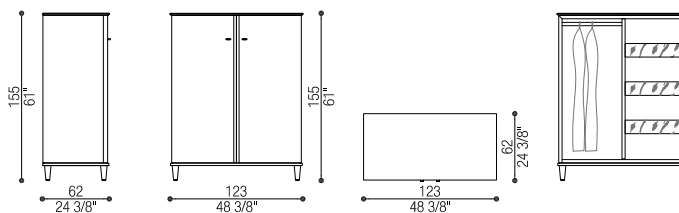

cm 123 x 50 h 91 (58 3/8 x 19 5/8 h 35 7/8)

Volume: mc 0,95 - Peso Lordo/Gross Weight: kg 161

Art. 41013

Settimanale 5 Cassetti 2 Ante | Chest 5 Drawers 2 Doors

cm 63 x 50 h 154 (in 24 3/4 x 19 5/8 h 60 5/8)

Volume: mc 0,62 - Peso Lordo/Gross Weight: kg 101

Art. 41014

Toilette | Dressing Table

cm 153 x 50 h 76 (in 60 1/4 x 19 5/8 h 29 7/8)

Volume: mc 1,03- Peso Lordo/Gross Weight: kg 114

Art. 41014/L

Scrivania | Writing Desk

cm 153 x 70 h 75 (in 60 1/4 x 27 1/2 h 29 1/2)

Volume: mc 1,06- Peso Lordo/Gross Weight: kg 73

Art. 41015

Porta TV | TV Stand

cm 303 x 50 h 55 (in 119 1/4 x 19 5/8 h 21 5/8)

Volume: mc 1,49- Peso Lordo/Gross Weight: kg 255

Art. 41016

Armadio | Wardrobe

cm 123 x 62 h 155 (in 48 3/8 x 24 3/8 h 61)

Volume: mc 1,56 - Peso Lordo/Gross Weight: kg 186

Art. 41017

Mobile Bar | Bar Cabinet

cm 123 x 55 h 155 (in 48 3/8 x 21 5/8 h 61)

Volume: mc 1,13 - Peso Lordo/Gross Weight: kg 262