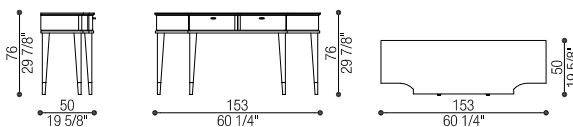

cm 123 x 50 h 91 (58 3/8 x 19 5/8 h 35 7/8)

Volume: mc 0,95 - Peso Lordo/Gross Weight: kg 161

Art. 41013

Settimanale 5 Cassetti 2 Ante | Chest 5 Drawers 2 Doors

cm 63 x 50 h 154 (in 24 3/4 x 19 5/8 h 60 5/8)

Volume: mc 0,62 - Peso Lordo/Gross Weight: kg 101

Art. 41014

Toilette | Dressing Table

cm 153 x 50 h 76 (in 60 1/4 x 19 5/8 h 29 7/8)

Volume: mc 1,03- Peso Lordo/Gross Weight: kg 114

Art. 41014/L

Scrivania | Writing Desk

cm 153 x 70 h 75 (in 60 1/4 x 27 1/2 h 29 1/2)

Volume: mc 1,06- Peso Lordo/Gross Weight: kg 73

Art. 41015

Porta TV | TV Stand

cm 303 x 50 h 55 (in 119 1/4 x 19 5/8 h 21 5/8)

Volume: mc 1,49- Peso Lordo/Gross Weight: kg 255

Art. 41016

Armadio | Wardrobe

cm 123 x 62 h 155 (in 48 3/8 x 24 3/8 h 61)

Volume: mc 1,56 - Peso Lordo/Gross Weight: kg 186

Art. 41017

Mobile Bar | Bar Cabinet

cm 123 x 55 h 155 (in 48 3/8 x 21 5/8 h 61)

Volume: mc 1,13 - Peso Lordo/Gross Weight: kg 262