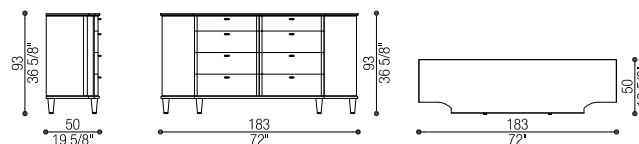

cm 123 x 50 h 91 (58 3/8 x 19 5/8 h 35 7/8)

Volume: mc 0,95 - Peso Lordo/Gross Weight: kg 161

Art. 41013

Settimanale 5 Cassetti 2 Ante | Chest 5 Drawers 2 Doors

cm 63 x 50 h 154 (in 24 3/4 x 19 5/8 h 60 5/8)

cm 153 x 70 h 75 (in 60 1/4 x 27 1/2 h 29 1/2)

Volume: mc 1,06- Peso Lordo/Gross Weight: kg 73

Art. 41015

Porta TV | TV Stand

cm 303 x 50 h 55 (in 119 1/4 x 19 5/8 h 21 5/8)

Volume: mc 1,49- Peso Lordo/Gross Weight: kg 255

Art. 41016

Armadio | Wardrobe

cm 123 x 62 h 155 (in 48 3/8 x 24 3/8 h 61)

Volume: mc 1,56 - Peso Lordo/Gross Weight: kg 186

Art. 41017

Mobile Bar | Bar Cabinet

cm 123 x 55 h 155 (in 48 3/8 x 21 5/8 h 61)

Volume: mc 1,13 - Peso Lordo/Gross Weight: kg 262

Art. 41018

Credenza 8 Cassetti | Sideboard 8 Drawers

cm 183 x 50 h 93 (in 72 x 19 5/8 h 36 5/8)

Volume: mc 1,36 - Peso Lordo/Gross Weight: kg 240

Art. 41019

Credenza 4 Ante | 4 Doors Sideboard

cm 183 x 50 h 93 (in 72 x 19 5/8 h 36 5/8)