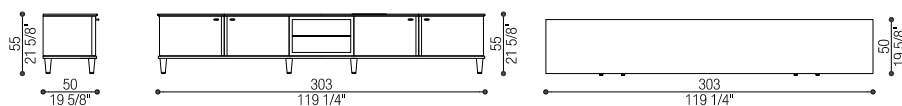

cm 123 x 50 h 91 (58 3/8 x 19 5/8 h 35 7/8)

Volume: mc 0,95 - Peso Lordo/Gross Weight: kg 161

Art. 41013

Settimanale 5 Cassetti 2 Ante | Chest 5 Drawers 2 Doors

cm 63 x 50 h 154 (in 24 3/4 x 19 5/8 h 60 5/8)

Volume: mc 0,62 - Peso Lordo/Gross Weight: kg 101

Art. 41014

Toilette | Dressing Table

cm 153 x 50 h 76 (in 60 1/4 x 19 5/8 h 29 7/8)

Volume: mc 1,03- Peso Lordo/Gross Weight: kg 114

Art. 41014/L

Scrivania | Writing Desk

cm 153 x 70 h 75 (in 60 1/4 x 27 1/2 h 29 1/2)

Volume: mc 1,06- Peso Lordo/Gross Weight: kg 73

Art. 41015

Porta TV | TV Stand

cm 303 x 50 h 55 (in 119 1/4 x 19 5/8 h 21 5/8)

Volume: mc 1,49- Peso Lordo/Gross Weight: kg 255

Art. 41016

Armadio | Wardrobe

cm 123 x 62 h 155 (in 48 3/8 x 24 3/8 h 61)

Volume: mc 1,56 - Peso Lordo/Gross Weight: kg 186

Art. 41017

Mobile Bar | Bar Cabinet

cm 123 x 55 h 155 (in 48 3/8 x 21 5/8 h 61)

Volume: mc 1,13 - Peso Lordo/Gross Weight: kg 262