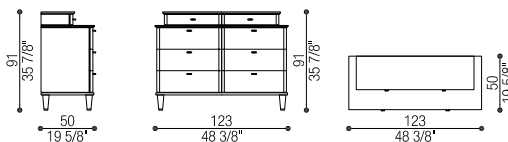

TUTTI I MARMI | ALL MARBLES
(FOR Art. 41018 AND Art. 41019 ONLY)

Art. 41011

Comodino | Night Table

cm 63 x 50 h 65 (in 24 3/4 x 19 5/8 h 25 5/8)

Volume: mc 0,39 - Peso Lordo/Gross Weight: kg 77

Art. 41012

Comò 8 Cassetti | Chest 8 Drawers

cm 123 x 50 h 91 (58 3/8 x 19 5/8 h 35 7/8)

Volume: mc 0,95 - Peso Lordo/Gross Weight: kg 161

Art. 41013

Settimanale 5 Cassetti 2 Ante | Chest 5 Drawers 2 Doors

cm 63 x 50 h 154 (in 24 3/4 x 19 5/8 h 60 5/8)

Volume: mc 0,62 - Peso Lordo/Gross Weight: kg 101

Art. 41014

Toilette | Dressing Table

cm 153 x 50 h 76 (in 60 1/4 x 19 5/8 h 29 7/8)

Volume: mc 1,03- Peso Lordo/Gross Weight: kg 114

Art. 41014/L

Scrivania | Writing Desk

cm 153 x 70 h 75 (in 60 1/4 x 27 1/2 h 29 1/2)

Volume: mc 1,06- Peso Lordo/Gross Weight: kg 73

Art. 41015

Porta TV | TV Stand

cm 303 x 50 h 55 (in 119 1/4 x 19 5/8 h 21 5/8)

Volume: mc 1,49- Peso Lordo/Gross Weight: kg 255