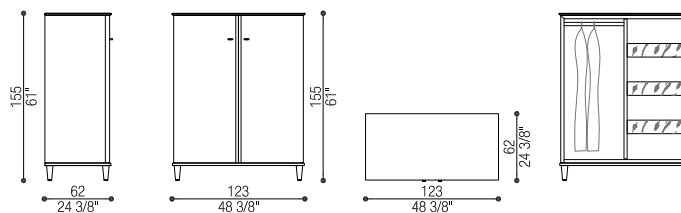

cm 123 x 50 h 91 (58 3/8 x 19 5/8 h 35 7/8)

Volume: mc 0,95 - Peso Lordo/Gross Weight: kg 161

Art. 41013

Settimanale 5 Cassetti 2 Ante | Chest 5 Drawers 2 Doors

cm 63 x 50 h 154 (in 24 3/4 x 19 5/8 h 60 5/8)

Volume: mc 0,62 - Peso Lordo/Gross Weight: kg 101

Art. 41014

Toilette | Dressing Table

cm 153 x 50 h 76 (in 60 1/4 x 19 5/8 h 29 7/8)

Volume: mc 1,03- Peso Lordo/Gross Weight: kg 114

Art. 41014/L

Scrivania | Writing Desk

cm 153 x 70 h 75 (in 60 1/4 x 27 1/2 h 29 1/2)

Volume: mc 1,06- Peso Lordo/Gross Weight: kg 73

Art. 41015

Porta TV | TV Stand

cm 303 x 50 h 55 (in 119 1/4 x 19 5/8 h 21 5/8)

Volume: mc 1,49- Peso Lordo/Gross Weight: kg 255

Art. 41016

Armadio | Wardrobe

cm 123 x 62 h 155 (in 48 3/8 x 24 3/8 h 61)

Volume: mc 1,56 - Peso Lordo/Gross Weight: kg 186

Art. 41017

Mobile Bar | Bar Cabinet

cm 123 x 55 h 155 (in 48 3/8 x 21 5/8 h 61)

Volume: mc 1,13 - Peso Lordo/Gross Weight: kg 262