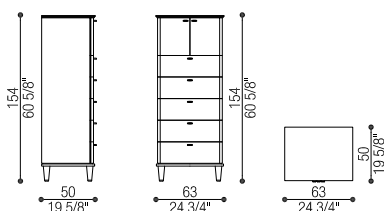

TUTTI I MARMI | ALL MARBLES
(FOR Art. 41018 AND Art. 41019 ONLY)

Art. 41011

Comodino | Night Table

cm 63 x 50 h 65 (in 24 3/4 x 19 5/8 h 25 5/8)

Volume: mc 0,39 - Peso Lordo/Gross Weight: kg 77

Art. 41012

Comò 8 Cassetti | Chest 8 Drawers

cm 123 x 50 h 91 (58 3/8 x 19 5/8 h 35 7/8)

Volume: mc 0,95 - Peso Lordo/Gross Weight: kg 161

Art. 41013

Settimanale 5 Cassetti 2 Ante | Chest 5 Drawers 2 Doors

cm 63 x 50 h 154 (in 24 3/4 x 19 5/8 h 60 5/8)

Volume: mc 0,62 - Peso Lordo/Gross Weight: kg 101

Art. 41014

Toilette | Dressing Table

cm 153 x 50 h 76 (in 60 1/4 x 19 5/8 h 29 7/8)

Volume: mc 1,03- Peso Lordo/Gross Weight: kg 114

Art. 41014/L

Scrivania | Writing Desk

cm 153 x 70 h 75 (in 60 1/4 x 27 1/2 h 29 1/2)

Volume: mc 1,06- Peso Lordo/Gross Weight: kg 73

Art. 41015

Porta TV | TV Stand

cm 303 x 50 h 55 (in 119 1/4 x 19 5/8 h 21 5/8)

Volume: mc 1,49- Peso Lordo/Gross Weight: kg 255