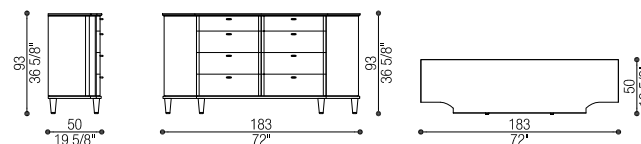

cm 123 x 50 h 91 (58 3/8 x 19 5/8 h 35 7/8)

Volume: mc 0,95 - Peso Lordo/Gross Weight: kg 161

Art. 41013

Settimanale 5 Cassetti 2 Ante | Chest 5 Drawers 2 Doors

cm 63 x 50 h 154 (in 24 3/4 x 19 5/8 h 60 5/8)

cm 153 x 70 h 75 (in 60 1/4 x 27 1/2 h 29 1/2)

Volume: mc 1,06- Peso Lordo/Gross Weight: kg 73

Art. 41015

Porta TV | TV Stand

cm 303 x 50 h 55 (in 119 1/4 x 19 5/8 h 21 5/8)

Volume: mc 1,49- Peso Lordo/Gross Weight: kg 255

Art. 41016

Armadio | Wardrobe

cm 123 x 62 h 155 (in 48 3/8 x 24 3/8 h 61)

Volume: mc 1,56 - Peso Lordo/Gross Weight: kg 186

Art. 41017

Mobile Bar | Bar Cabinet

cm 123 x 55 h 155 (in 48 3/8 x 21 5/8 h 61)

Volume: mc 1,13 - Peso Lordo/Gross Weight: kg 262

Art. 41018

Credenza 8 Cassetti | Sideboard 8 Drawers

cm 183 x 50 h 93 (in 72 x 19 5/8 h 36 5/8)

Volume: mc 1,36 - Peso Lordo/Gross Weight: kg 240

Art. 41019

Credenza 4 Ante | 4 Doors Sideboard

cm 183 x 50 h 93 (in 72 x 19 5/8 h 36 5/8)