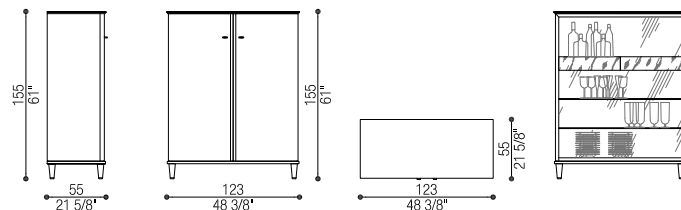

cm 153 x 70 h 75 (in 60 1/4 x 27 1/2 h 29 1/2)

Volume: mc 1,06- Peso Lordo/Gross Weight: kg 73

Art. 41015

Porta TV | TV Stand

cm 303 x 50 h 55 (in 119 1/4 x 19 5/8 h 21 5/8)

Volume: mc 1,49- Peso Lordo/Gross Weight: kg 255

Art. 41016

Armadio | Wardrobe

cm 123 x 62 h 155 (in 48 3/8 x 24 3/8 h 61)

Volume: mc 1,56 - Peso Lordo/Gross Weight: kg 186

Art. 41017

Mobile Bar | Bar Cabinet

cm 123 x 55 h 155 (in 48 3/8 x 21 5/8 h 61)

Volume: mc 1,13 - Peso Lordo/Gross Weight: kg 262

Art. 41018

Credenza 8 Cassetti | Sideboard 8 Drawers

cm 183 x 50 h 93 (in 72 x 19 5/8 h 36 5/8)

Volume: mc 1,36 - Peso Lordo/Gross Weight: kg 240

Art. 41019

Credenza 4 Ante | 4 Doors Sideboard

cm 183 x 50 h 93 (in 72 x 19 5/8 h 36 5/8)