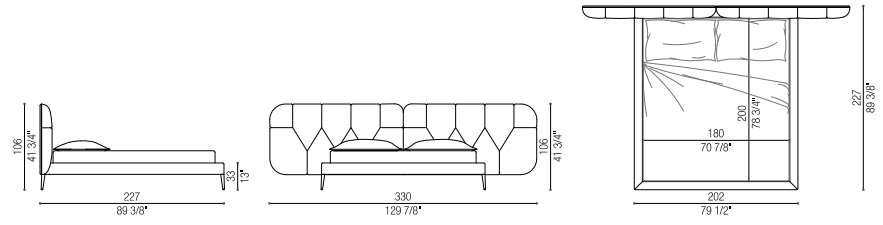

Le coperte e i cuscini non sono inclusi | Blankets and pillows are not included

Art. 42900/19

Letto | Bed

cm 330 x 227 h 106 (in 129 7/8 x 89 3/8 h 41 3/4)

Tessuto/Fabric: mtl 12,5 - Pelle/Leather: mq 20,5

Volume: mc 1,49 - Peso Lordo/Gross Weight: kg 128

Art. 42900/22

Letto | Bed

cm 350 x 227 h 106 (in 137 7/8 x 89 3/8 h 41 3/4)

Tessuto/Fabric: mtl 13,5 - Pelle/Leather: mq 22,5

Volume: mc 1,49 - Peso Lordo/Gross Weight: kg 128