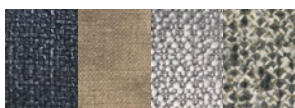

Structure: multilayer of poplar wood.
Headboard padding: polyurethane foam.
Bed frame: polyurethane foam padded.
Cover: not removable.
Feet: metal.
Bed base and mattress: not included.

MOS - METALLO BRONZATO CHIARO
BRILLANTE
SHINY LIGHT BRONZED METAL

MET - METALLO BRONZATO SCURO OPACO
MATT DARK BRONZED METAL

MOB - METALLO DORATO BRILLANTE
SHINY GOLDEN METAL

MCB - METALLO CROMATO BRILLANTE
SHINY CHROMED METAL

TUTTI I TESSUTI | ALL FABRICS

TUTTE LE PELLI | ALL LEATHERS