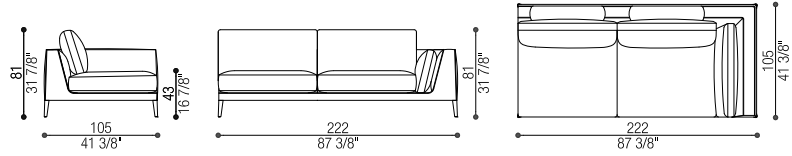

Volume: mc 0,8 - Peso Lordo/Gross Weight: kg 36

Art. 40310/SJ

Elemento Jolly Stretto | Small Jolly Module

cm 73 x 105 h 81 (in 28 3/4 x 41 3/8 h 31 7/8)

cm SH 43 (in SH 16 7/8)

Tessuto/Fabric: mtl 6,5 - Pelle/Leather: mq 11

Volume: mc 0,8 - Peso Lordo/Gross Weight: kg 36

Art. 40311/DX

Terminale Singolo | Single Terminal

cm 130 x 105 h 81 (in 51 1/8 x 41 3/8 h 31 7/8)

cm SH 43 (in SH 16 7/8)

Tessuto/Fabric: mtl 12 - Pelle/Leather: mq 20

Volume: mc 1,04 - Peso Lordo/Gross Weight: kg 60

Art. 40311/SX

Terminale Singolo | Single Terminal

cm 130 x 105 h 81 (in 51 3/8 x 41 3/8 h 31 7/8)

cm SH 43 (in SH 16 7/8)

Tessuto/Fabric: mtl 12 - Pelle/Leather: mq 20

Volume: mc 1,04 - Peso Lordo/Gross Weight: kg 60

Art. 40314/DX

Terminale 2 posti Largo | Large Terminal 2 seat
 cm 222 x 105 h 81 (in 87 3/8 x 41 3/8 h 31 7/8)
 cm SH 43 (in SH 16 7/8)

Tessuto/Fabric: mtl 19 - Pelle/Leather: mq 31,5
 Volume: mc 1,98 - Peso Lordo/Gross Weight: kg 107