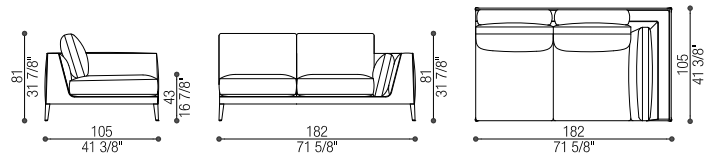

Volume: mc 0,8 - Peso Lordo/Gross Weight: kg 36

Art. 40311/DX

Terminale Singolo | Single Terminal

cm 130 x 105 h 81 (in 51 1/8 x 41 3/8 h 31 7/8)

cm SH 43 (in SH 16 7/8)

Tessuto/Fabric: mtl 12 - Pelle/Leather: mq 20

Volume: mc 1,04 - Peso Lordo/Gross Weight: kg 60

Art. 40314/DX

Terminale 2 posti Largo | Large Terminal 2 seat
 cm 222 x 105 h 81 (in 87 3/8 x 41 3/8 h 31 7/8)
 cm SH 43 (in SH 16 7/8)

Tessuto/Fabric: mtl 19 - Pelle/Leather: mq 31,5
 Volume: mc 1,98 - Peso Lordo/Gross Weight: kg 107

Art. 40314/SX

Terminale 2 posti Largo | Terminal Module 2 seat
 cm 222 x 105 h 81 (in 87 3/8 x 41 3/8 h 31 7/8)
 cm SH 43 (in SH 16 7/8)

Tessuto/Fabric: mtl 19 - Pelle/Leather: mq 31,5
 Volume: mc 1,98 - Peso Lordo/Gross Weight: kg 107

Art. 40314/SDX

Terminale 2 posti Stretto | Small Terminal 2 seat
 cm 182 x 105 h 81 (in 71 5/8 x 41 3/8 h 31 7/8)
 cm SH 43 (in SH 16 7/8)

Tessuto/Fabric: mtl 19 - Pelle/Leather: mq 31,5
 Volume: mc 1,58 - Peso Lordo/Gross Weight: kg 97