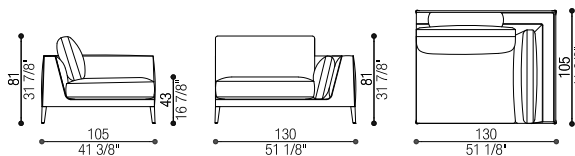

Volume: mc 0,8 - Peso Lordo/Gross Weight: kg 36

Art. 40310/SJ

Elemento Jolly Stretto | Small Jolly Module

cm 73 x 105 h 81 (in 28 3/4 x 41 3/8 h 31 7/8)

cm SH 43 (in SH 16 7/8)

Tessuto/Fabric: mtl 6,5 - Pelle/Leather: mq 11

Volume: mc 0,8 - Peso Lordo/Gross Weight: kg 36

Art. 40311/DX

Terminale Singolo | Single Terminal

cm 130 x 105 h 81 (in 51 1/8 x 41 3/8 h 31 7/8)

cm SH 43 (in SH 16 7/8)

Tessuto/Fabric: mtl 12 - Pelle/Leather: mq 20

Volume: mc 1,04 - Peso Lordo/Gross Weight: kg 60

Art. 40311/SX

Terminale Singolo | Single Terminal

cm 130 x 105 h 81 (in 51 3/8 x 41 3/8 h 31 7/8)

cm SH 43 (in SH 16 7/8)

Tessuto/Fabric: mtl 12 - Pelle/Leather: mq 20

Volume: mc 1,04 - Peso Lordo/Gross Weight: kg 60

Art. 40314/DX

Terminale 2 posti Largo | Large Terminal 2 seat
 cm 222 x 105 h 81 (in 87 3/8 x 41 3/8 h 31 7/8)
 cm SH 43 (in SH 16 7/8)

Tessuto/Fabric: mtl 19 - Pelle/Leather: mq 31,5
 Volume: mc 1,98 - Peso Lordo/Gross Weight: kg 107