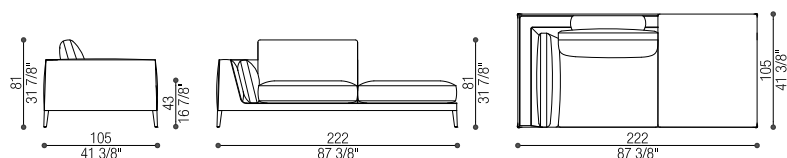

Art. 40315/SX

Terminale con pouf Largo | Large Terminal with pouf
cm 222 x 105 h 81 (in 87 3/8 x 41 3/8 h 31 7/8)
cm SH 43 (in SH 16 7/8)

Tessuto/Fabric: mtl 14 - Pelle/Leather: mq 23

Volume: mc 1,9 - Peso Lordo/Gross Weight: kg 105