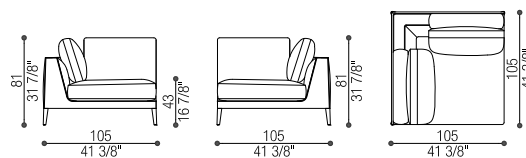

Art. 40316/DX

Terminale curvo con pouf | Curved Terminal with pouf

cm 233/271 x 105/224 h 81 (in 91 3/4 x 88 1/4 h 31 7/8)

cm SH 43 (in SH 16 7/8)

Tessuto/Fabric: mtl 17 - Pelle/Leather: mq 28

Volume: mc 3,17 - Peso Lordo/Gross Weight: kg 125

Art. 40316/SX

Terminale curvo con pouf | Curved Terminal with pouf

cm 233/271 x 105/224 h 81 (in 91 3/4 x 88 1/4 h 31 7/8)

cm SH 43 (in SH 16 7/8)

Tessuto/Fabric: mtl 17 - Pelle/Leather: mq 28

Volume: mc 3,17 - Peso Lordo/Gross Weight: kg 125

Art. 40317

Elemento Angolare | Corner Module

cm 105 x 105 h 81 (in 41 3/8 x 41 3/8 h 31 7/8)

cm SH 43 (in 16 7/8)

Tessuto/Fabric: mtl 12 - Pelle/Leather: mq 20

Volume: mc 0,91 - Peso Lordo/Gross Weight: kg 52

Art. 40317/ANG

Elemento Angolare Curvo | Curved Corner Module

cm 200 x 200/105 h 81 (in 78 3/4 x 78 3/4 h 31 7/8)

cm SH 43 (in 16 7/8)

Tessuto/Fabric: mtl 13 - Pelle/Leather: mq 21,5

Volume: mc 3,58 - Peso Lordo/Gross Weight: kg 110