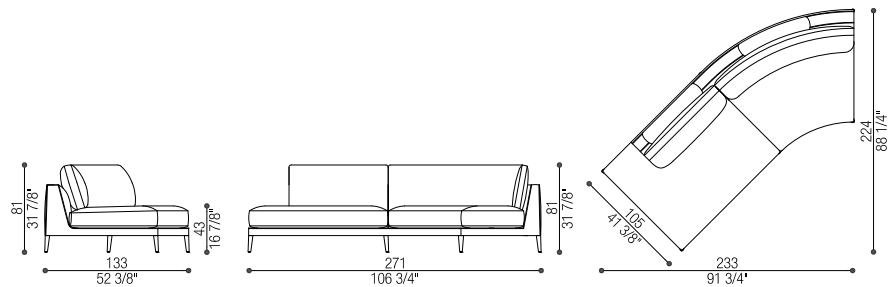

Art. 40316/BSX

Terminale curvo con bracciolo | Curved Terminal with armrest

cm 233/271 x 105/224 h 81 (in 91 3/4 x 88 1/4 h 31 7/8)

cm SH 43 (in SH 16 7/8)

Tessuto/Fabric: mtl 18 - Pelle/Leather: mq 29,5

Volume: mc 2,85 - Peso Lordo/Gross Weight: kg 130

Art. 40316/SX

Terminale curvo con pouf | Curved Terminal with pouf

cm 233/271 x 105/224 h 81 (in 91 3/4 x 88 1/4 h 31 7/8)

cm SH 43 (in SH 16 7/8)

Tessuto/Fabric: mtl 17 - Pelle/Leather: mq 28

Volume: mc 3,17 - Peso Lordo/Gross Weight: kg 125

Art. 40317

Elemento Angolare | Corner Module

cm 105 x 105 h 81 (in 41 3/8 x 41 3/8 h 31 7/8)

cm SH 43 (in 16 7/8)

Tessuto/Fabric: mtl 12 - Pelle/Leather: mq 20

Volume: mc 0,91 - Peso Lordo/Gross Weight: kg 52

Art. 40317/ANG

Elemento Angolare Curvo | Curved Corner Module

cm 200 x 200/105 h 81 (in 78 3/4 x 78 3/4 h 31 7/8)

cm SH 43 (in 16 7/8)

Tessuto/Fabric: mtl 13 - Pelle/Leather: mq 21,5

Volume: mc 3,58 - Peso Lordo/Gross Weight: kg 110