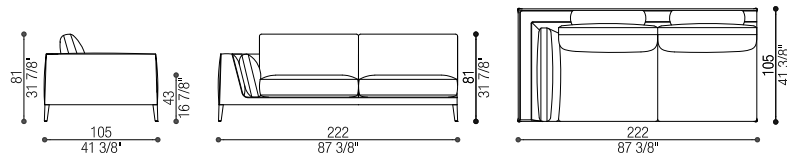

Volume: mc 0,8 - Peso Lordo/Gross Weight: kg 36

Art. 40311/DX

Terminale Singolo | Single Terminal

cm 130 x 105 h 81 (in 51 1/8 x 41 3/8 h 31 7/8)

cm SH 43 (in SH 16 7/8)

Tessuto/Fabric: mtl 12 - Pelle/Leather: mq 20

Volume: mc 1,04 - Peso Lordo/Gross Weight: kg 60

Art. 40311/SX

Terminale Singolo | Single Terminal

cm 130 x 105 h 81 (in 51 3/8 x 41 3/8 h 31 7/8)

cm SH 43 (in SH 16 7/8)

Tessuto/Fabric: mtl 12 - Pelle/Leather: mq 20

Volume: mc 1,04 - Peso Lordo/Gross Weight: kg 60

Art. 40314/DX

Terminale 2 posti Largo | Large Terminal 2 seat
 cm 222 x 105 h 81 (in 87 3/8 x 41 3/8 h 31 7/8)
 cm SH 43 (in SH 16 7/8)

Tessuto/Fabric: mtl 19 - Pelle/Leather: mq 31,5
 Volume: mc 1,98 - Peso Lordo/Gross Weight: kg 107

Art. 40314/SX

Terminale 2 posti Largo | Terminal Module 2 seat
 cm 222 x 105 h 81 (in 87 3/8 x 41 3/8 h 31 7/8)
 cm SH 43 (in SH 16 7/8)

Tessuto/Fabric: mtl 19 - Pelle/Leather: mq 31,5
 Volume: mc 1,98 - Peso Lordo/Gross Weight: kg 107