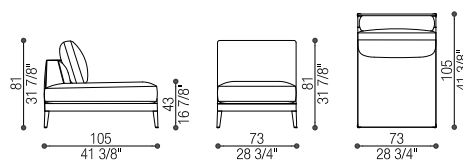

I cuscini decorativi non sono inclusi | Decorative pillows are not included

Art. 40310/J

Elemento Jolly Largo | Large Jolly Module

cm 93 x 105 h 81 (in 36 5/8 x 41 3/8 h 31 7/8)

cm SH 43 (in SH 16 7/8)

Tessuto/Fabric: mtl 6,5 - Pelle/Leather: mq 11

Volume: mc 0,8 - Peso Lordo/Gross Weight: kg 36

Art. 40310/SJ

Elemento Jolly Stretto | Small Jolly Module

cm 73 x 105 h 81 (in 28 3/4 x 41 3/8 h 31 7/8)

cm SH 43 (in SH 16 7/8)

Tessuto/Fabric: mtl 6,5 - Pelle/Leather: mq 11

Volume: mc 0,8 - Peso Lordo/Gross Weight: kg 36

Art. 40311/DX

Terminale Singolo | Single Terminal

cm 130 x 105 h 81 (in 51 1/8 x 41 3/8 h 31 7/8)

cm SH 43 (in SH 16 7/8)

Tessuto/Fabric: mtl 12 - Pelle/Leather: mq 20

Volume: mc 1,04 - Peso Lordo/Gross Weight: kg 60

Art. 40311/SX

Terminale Singolo | Single Terminal

cm 130 x 105 h 81 (in 51 3/8 x 41 3/8 h 31 7/8)

cm SH 43 (in SH 16 7/8)

Tessuto/Fabric: mtl 12 - Pelle/Leather: mq 20