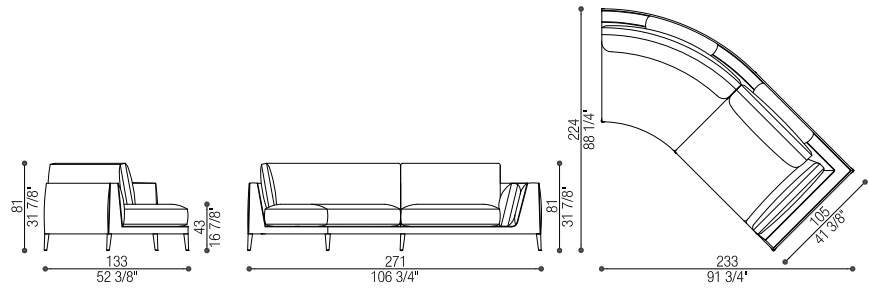

Art. 40316/BDX

Terminale curvo con bracciolo | Curved Terminal with armrest

cm 233/271 x 105/224 h 81 (in 91 3/4 x 88 1/4 h 31 7/8)

cm SH 43 (in SH 16 7/8)

Tessuto/Fabric: mtl 18 - Pelle/Leather: mq 29,5

Volume: mc 2,85 - Peso Lordo/Gross Weight: kg 130

Art. 40316/BSX

Terminale curvo con bracciolo | Curved Terminal with armrest

cm 233/271 x 105/224 h 81 (in 91 3/4 x 88 1/4 h 31 7/8)

cm SH 43 (in SH 16 7/8)

Tessuto/Fabric: mtl 18 - Pelle/Leather: mq 29,5

Volume: mc 2,85 - Peso Lordo/Gross Weight: kg 130