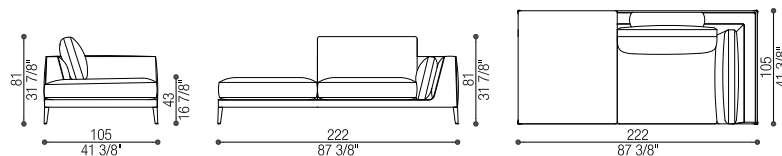

Art. 40314/SDX

Terminale 2 posti Stretto | Small Terminal 2 seat
 cm 182 x 105 h 81 (in 71 5/8 x 41 3/8 h 31 7/8)
 cm SH 43 (in SH 16 7/8)

Tessuto/Fabric: mtl 19 - Pelle/Leather: mq 31,5
 Volume: mc 1,58 - Peso Lordo/Gross Weight: kg 97

Art. 40314/SSX

Terminale 2 posti Stretto | Small Terminal 2 seat
 cm 182 x 105 h 81 (in 71 5/8 x 41 3/8 h 31 7/8)
 cm SH 43 (in SH 16 7/8)

Tessuto/Fabric: mtl 19 - Pelle/Leather: mq 31,5
 Volume: mc 1,64 - Peso Lordo/Gross Weight: kg 91

Art. 40315/DX

Terminale con pouf Largo | Large Terminal with pouf
cm 222 x 105 h 81 (in 87 3/8 x 41 3/8 h 31 7/8)
cm SH 43 (in SH 16 7/8)

Tessuto/Fabric: mtl 14 - Pelle/Leather: mq 23

Volume: mc 1,9 - Peso Lordo/Gross Weight: kg 105