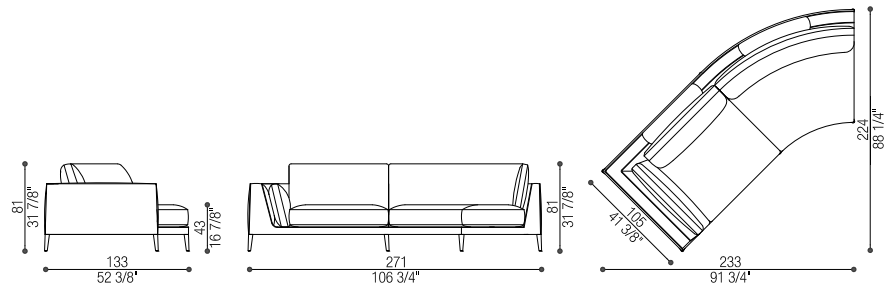

Art. 40316/BDX

Terminale curvo con bracciolo | Curved Terminal with armrest

cm 233/271 x 105/224 h 81 (in 91 3/4 x 88 1/4 h 31 7/8)

cm SH 43 (in SH 16 7/8)

Tessuto/Fabric: mtl 18 - Pelle/Leather: mq 29,5

Volume: mc 2,85 - Peso Lordo/Gross Weight: kg 130

Art. 40316/BSX

Terminale curvo con bracciolo | Curved Terminal with armrest

cm 233/271 x 105/224 h 81 (in 91 3/4 x 88 1/4 h 31 7/8)

cm SH 43 (in SH 16 7/8)

Tessuto/Fabric: mtl 18 - Pelle/Leather: mq 29,5

Volume: mc 2,85 - Peso Lordo/Gross Weight: kg 130