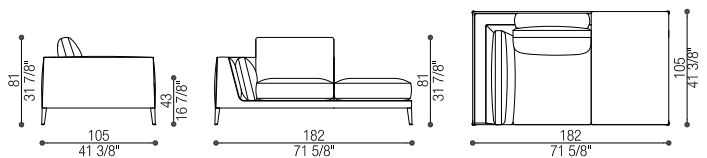

Art. 40315/SDX

Terminale con pouf Stretto | Small Terminal with pouf
cm 182 x 105 h 81 (in 71 5/8 x 41 3/8 h 31 7/8)
cm SH 43 (in SH 16 7/8)

Tessuto/Fabric: mtl 14 - Pelle/Leather: mq 23

Volume: mc 1,9 - Peso Lordo/Gross Weight: kg 105

Art. 40315/SSX

Terminale con pouf Stretto | Small Terminal with pouf
cm 182 x 105 h 81 (in 71 5/8 x 41 3/8 h 31 7/8)
cm SH 43 (in SH 16 7/8)

Tessuto/Fabric: mtl 14 - Pelle/Leather: mq 23

Volume: mc 1,9 - Peso Lordo/Gross Weight: kg 105