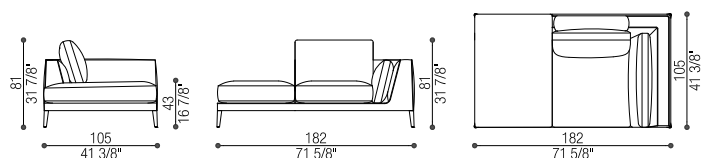

Art. 40315/DX

Terminale con pouf Largo | Large Terminal with pouf
cm 222 x 105 h 81 (in 87 3/8 x 41 3/8 h 31 7/8)
cm SH 43 (in SH 16 7/8)

Tessuto/Fabric: mtl 14 - Pelle/Leather: mq 23

Volume: mc 1,9 - Peso Lordo/Gross Weight: kg 105

Art. 40315/SX

Terminale con pouf Largo | Large Terminal with pouf
cm 222 x 105 h 81 (in 87 3/8 x 41 3/8 h 31 7/8)
cm SH 43 (in SH 16 7/8)

Tessuto/Fabric: mtl 14 - Pelle/Leather: mq 23

Volume: mc 1,9 - Peso Lordo/Gross Weight: kg 105

Art. 40315/SDX

Terminale con pouf Stretto | Small Terminal with pouf
cm 182 x 105 h 81 (in 71 5/8 x 41 3/8 h 31 7/8)
cm SH 43 (in SH 16 7/8)

Tessuto/Fabric: mtl 14 - Pelle/Leather: mq 23

Volume: mc 1,9 - Peso Lordo/Gross Weight: kg 105