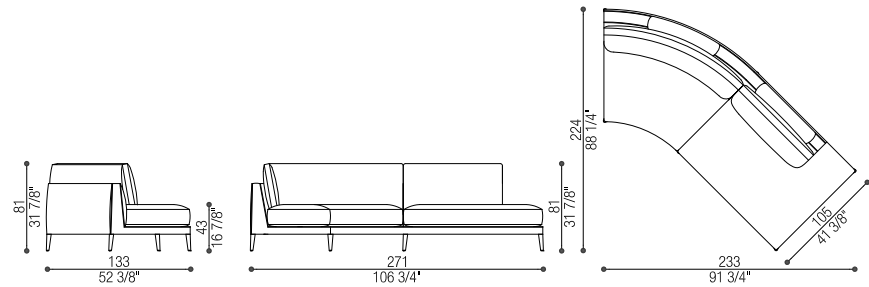

Art. 40316/BSX

Terminale curvo con bracciolo | Curved Terminal with armrest

cm 233/271 x 105/224 h 81 (in 91 3/4 x 88 1/4 h 31 7/8)

cm SH 43 (in SH 16 7/8)

Tessuto/Fabric: mtl 18 - Pelle/Leather: mq 29,5

Volume: mc 2,85 - Peso Lordo/Gross Weight: kg 130

Art. 40316/DX

Terminale curvo con pouf | Curved Terminal with pouf

cm 233/271 x 105/224 h 81 (in 91 3/4 x 88 1/4 h 31 7/8)

cm SH 43 (in SH 16 7/8)

Tessuto/Fabric: mtl 17 - Pelle/Leather: mq 28

Volume: mc 3,17 - Peso Lordo/Gross Weight: kg 125