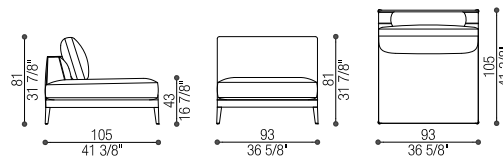

I cuscini decorativi non sono inclusi | Decorative pillows are not included

Art. 40310/J

Elemento Jolly Largo | Large Jolly Module

cm 93 x 105 h 81 (in 36 5/8 x 41 3/8 h 31 7/8)

cm SH 43 (in SH 16 7/8)

Tessuto/Fabric: mtl 6,5 - Pelle/Leather: mq 11

Volume: mc 0,8 - Peso Lordo/Gross Weight: kg 36

Art. 40310/SJ

Elemento Jolly Stretto | Small Jolly Module

cm 73 x 105 h 81 (in 28 3/4 x 41 3/8 h 31 7/8)

cm SH 43 (in SH 16 7/8)

Tessuto/Fabric: mtl 6,5 - Pelle/Leather: mq 11

Volume: mc 0,8 - Peso Lordo/Gross Weight: kg 36

Art. 40311/DX

Terminale Singolo | Single Terminal

cm 130 x 105 h 81 (in 51 1/8 x 41 3/8 h 31 7/8)

cm SH 43 (in SH 16 7/8)

Tessuto/Fabric: mtl 12 - Pelle/Leather: mq 20

Volume: mc 1,04 - Peso Lordo/Gross Weight: kg 60

Art. 40311/SX

Terminale Singolo | Single Terminal

cm 130 x 105 h 81 (in 51 3/8 x 41 3/8 h 31 7/8)

cm SH 43 (in SH 16 7/8)

Tessuto/Fabric: mtl 12 - Pelle/Leather: mq 20