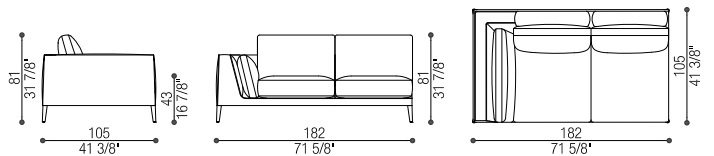

Volume: mc 0,8 - Peso Lordo/Gross Weight: kg 36

Art. 40311/DX

Terminale Singolo | Single Terminal

cm 130 x 105 h 81 (in 51 1/8 x 41 3/8 h 31 7/8)

cm SH 43 (in SH 16 7/8)

Tessuto/Fabric: mtl 12 - Pelle/Leather: mq 20

Art. 40314/SX

Terminale 2 posti Largo | Terminal Module 2 seat
 cm 222 x 105 h 81 (in 87 3/8 x 41 3/8 h 31 7/8)
 cm SH 43 (in SH 16 7/8)

Tessuto/Fabric: mtl 19 - Pelle/Leather: mq 31,5
 Volume: mc 1,98 - Peso Lordo/Gross Weight: kg 107

Art. 40314/SDX

Terminale 2 posti Stretto | Small Terminal 2 seat
 cm 182 x 105 h 81 (in 71 5/8 x 41 3/8 h 31 7/8)
 cm SH 43 (in SH 16 7/8)

Tessuto/Fabric: mtl 19 - Pelle/Leather: mq 31,5
 Volume: mc 1,58 - Peso Lordo/Gross Weight: kg 97

Art. 40314/SSX

Terminale 2 posti Stretto | Small Terminal 2 seat
 cm 182 x 105 h 81 (in 71 5/8 x 41 3/8 h 31 7/8)
 cm SH 43 (in SH 16 7/8)

Tessuto/Fabric: mtl 19 - Pelle/Leather: mq 31,5
 Volume: mc 1,64 - Peso Lordo/Gross Weight: kg 91