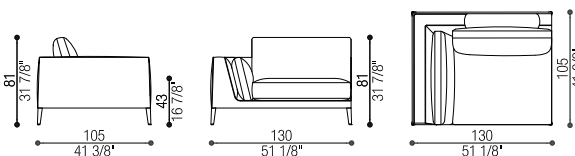

Volume: mc 0,8 - Peso Lordo/Gross Weight: kg 36

Art. 40310/SJ

Elemento Jolly Stretto | Small Jolly Module

cm 73 x 105 h 81 (in 28 3/4 x 41 3/8 h 31 7/8)

cm SH 43 (in SH 16 7/8)

Tessuto/Fabric: mtl 6,5 - Pelle/Leather: mq 11

Volume: mc 0,8 - Peso Lordo/Gross Weight: kg 36

Art. 40311/DX

Terminale Singolo | Single Terminal

cm 130 x 105 h 81 (in 51 1/8 x 41 3/8 h 31 7/8)

cm SH 43 (in SH 16 7/8)

Tessuto/Fabric: mtl 12 - Pelle/Leather: mq 20

Volume: mc 1,04 - Peso Lordo/Gross Weight: kg 60

Art. 40311/SX

Terminale Singolo | Single Terminal

cm 130 x 105 h 81 (in 51 3/8 x 41 3/8 h 31 7/8)

cm SH 43 (in SH 16 7/8)

Tessuto/Fabric: mtl 12 - Pelle/Leather: mq 20

Volume: mc 1,04 - Peso Lordo/Gross Weight: kg 60

Art. 40314/DX

Terminale 2 posti Largo | Large Terminal 2 seat
 cm 222 x 105 h 81 (in 87 3/8 x 41 3/8 h 31 7/8)
 cm SH 43 (in SH 16 7/8)

Tessuto/Fabric: mtl 19 - Pelle/Leather: mq 31,5
 Volume: mc 1,98 - Peso Lordo/Gross Weight: kg 107