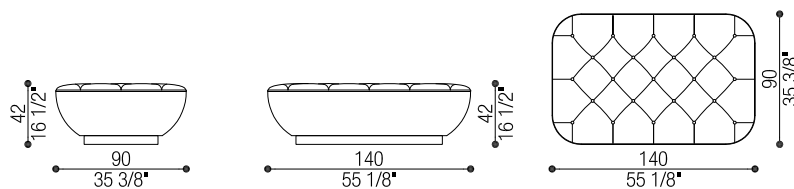

VMT - VERNICIATO BRONZATO SCURO OPACO
MATT DARK BRONZED STAINED

TUTTI I TESSUTI | ALL FABRICS

TUTTE LE PELLI | ALL LEATHERS

Art. 40346

Pouf | Pouf

cm 140 x 90 h 42 (in 55 1/8 x 35 3/8 h 16 1/2)

cm SH 42 (in Sh 16 1/2)

Tessuto/Fabric: mtl 5 - Pelle/Leather: mq 8,5

Volume: mc 0,8 - Peso Lordo/Gross Weight: kg 33

Art. 40347

Panca | Bench

cm 183 x 50 h 42 (in 72 x 19 5/8 h 16 1/2)

cm SH 42 (in Sh 16 1/2)

Tessuto/Fabric: mtl 5,5 - Pelle/Leather: mq 9

Volume: mc 0,59 - Peso Lordo/Gross Weight: kg 33