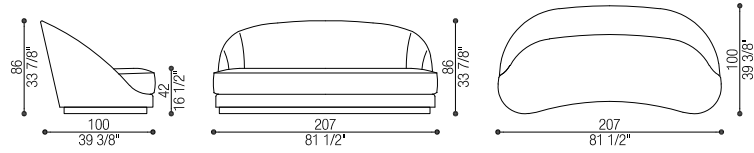

Divano 2 Posti | 2 Seat Sofa

cm 207 x 100 h 86 (in 81 1/2 x 39 3/8 h 33 7/8)

cm SH 42 (in SH 16 1/2)

Tessuto/Fabric: mtl 9 - Pelle/Leather: mq 15

Volume: mc 2,047

Art. 40363

Divano 3 Posti | 3 Seat Sofa

cm 247 x 100 h 86 (in 97 1/4 x 39 3/8 h 33 7/8)