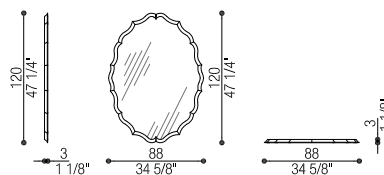

SPECCHIO ARGENTO
SILVER MIRROR

SPECCHIO BRONZO
BRONZE MIRROR

SPECCHIO ANTICO
ANTIQUE MIRROR

Art. 43001 - 43001/LED

Specchio | Mirror

cm 88 x 3 h 120 (in 34 5/8 x 1 1/8 h 47 1/4)

Volume: mc 0,19 - Peso Lordo/Gross Weight: kg 43

Art. 43002 - 43002/LED

Specchio | Mirror

cm 138 x 3 h 190 (in 54 3/8 x 1 1/8 h 74 3/4)

Volume: mc 0,36 - Peso Lordo/Gross Weight: kg 103