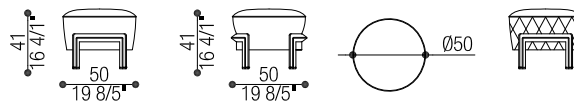

Poltrona | Armchair

cm 86 x 70 h 70 (in 33 7/8 x 21 1/2 h 27 1/2)

cm SH 40 (in SH 16)

Tessuto/Fabric: mtl 5,5 - Pelle/Leather: mq 7

Volume: mc 0,63 - Peso Lordo/Gross Weight: kg 47

Art. 40387 - 40387/R

Pouf | Pouf

cm Ø 50 h 41 (in Ø 19 8/5 h 16 4/1)

cm SH 41 (in SH 16 4/1)

Art. 40387/N - 40387/NR

Pouf | Pouf

cm Ø 50 h 41 (in Ø 19 8/5 h 16 4/1)

cm SH 41 (in SH 16 4/1)

Art. 40388 - 40388/R

Pouf | Pouf