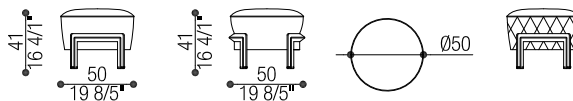

Art. 40381 - 40381/N

Poltrona | Armchair

cm 86 x 70 h 70 (in 33 7/8 x 21 1/2 h 27 1/2)

cm SH 40 (in SH 16)

Tessuto/Fabric: mtl 4 - Pelle/Leather: mq 7

Volume: mc 0,63 - Peso Lordo/Gross Weight: kg 47

Art. 40381/R - 40381/NR

Poltrona | Armchair

cm 86 x 70 h 70 (in 33 7/8 x 21 1/2 h 27 1/2)

cm SH 40 (in SH 16)

Tessuto/Fabric: mtl 5,5 - Pelle/Leather: mq 7

Volume: mc 0,63 - Peso Lordo/Gross Weight: kg 47

Art. 40387 - 40387/R

Pouf | Pouf

cm Ø 50 h 41 (in Ø 19 8/5 h 16 4/1)

cm SH 41 (in SH 16 4/1)

Art. 40387/N - 40387/NR

Pouf | Pouf

cm Ø 50 h 41 (in Ø 19 8/5 h 16 4/1)

cm SH 41 (in SH 16 4/1)

Art. 40388 - 40388/R

Pouf | Pouf