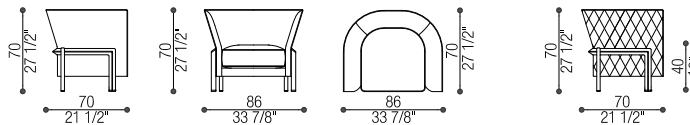

Art. 40381 - 40381/N

Poltrona | Armchair

cm 86 x 70 h 70 (in 33 7/8 x 21 1/2 h 27 1/2)

cm SH 40 (in SH 16)

Tessuto/Fabric: mtl 4 - Pelle/Leather: mq 7

Volume: mc 0,63 - Peso Lordo/Gross Weight: kg 47

Art. 40381/R - 40381/NR

Poltrona | Armchair

cm 86 x 70 h 70 (in 33 7/8 x 21 1/2 h 27 1/2)

cm SH 40 (in SH 16)

Tessuto/Fabric: mtl 5,5 - Pelle/Leather: mq 7

Volume: mc 0,63 - Peso Lordo/Gross Weight: kg 47

Art. 40387 - 40387/R

Pouf | Pouf