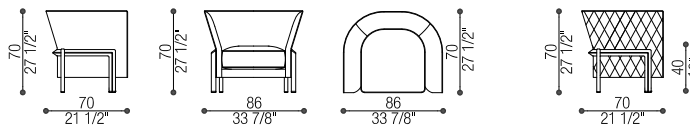

Art. 40381 - 40381/N

Poltrona | Armchair

cm 86 x 70 h 70 (in 33 7/8 x 21 1/2 h 27 1/2)

cm SH 40 (in SH 16)

Tessuto/Fabric: mtl 4 - Pelle/Leather: mq 7

Volume: mc 0,63 - Peso Lordo/Gross Weight: kg 47

Art. 40381/R - 40381/NR

Poltrona | Armchair

cm 86 x 70 h 70 (in 33 7/8 x 21 1/2 h 27 1/2)

cm SH 40 (in SH 16)

Tessuto/Fabric: mtl 5,5 - Pelle/Leather: mq 7

Volume: mc 0,63 - Peso Lordo/Gross Weight: kg 47

Art. 40387 - 40387/R

Pouf | Pouf