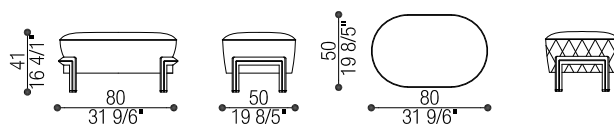

Poltrona | Armchair

cm 86 x 70 h 70 (in 33 7/8 x 21 1/2 h 27 1/2)

cm SH 40 (in SH 16)

Tessuto/Fabric: mtl 5,5 - Pelle/Leather: mq 7

Volume: mc 0,63 - Peso Lordo/Gross Weight: kg 47

Art. 40387 - 40387/R

Pouf | Pouf

cm Ø 50 h 41 (in Ø 19 8/5 h 16 4/1)

cm SH 41 (in SH 16 4/1)

Art. 40387/N - 40387/NR

Pouf | Pouf

cm Ø 50 h 41 (in Ø 19 8/5 h 16 4/1)

cm SH 41 (in SH 16 4/1)

Art. 40388 - 40388/R

Pouf | Pouf

cm 80 x 50 h 41 (in 31 9/6 x 19 8/5 h 16 4/1)

cm SH 41 (in SH 16 4/1)

Tessuto/Fabric: mtl 1,3 - Pelle/Leather: mq 2,5

Volume: mc 0,3 - Peso Lordo/Gross Weight: kg 18

Art. 40388/N - 40388/NR

Pouf | Pouf

cm 80 x 50 h 41 (in 31 9/6 x 19 8/5 h 16 4/1)