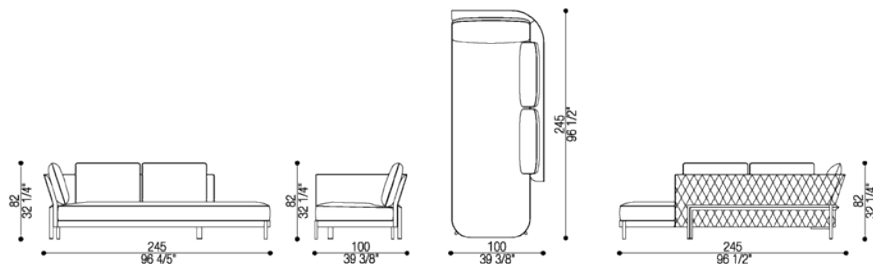

Art. 40384/NSSX - 40384/NRSSX

Terminale 2 posti Stretto | Small Terminal 2 seat
 cm 185 x 100 h 82 (in 72 7/8 x 39 3/8 h 32 1/4)
 cm SH 40 (in SH 16)

Art. 40385/DX - 40385/RDX

Terminale Meridiana | Terminal

cm 245 x 100 h 82 (in 96 4/5 x 39 3/8 h 32 1/4)

cm SH 40 (in SH 16)

Art. 40385/NDX - 40385/NRDX

Terminale Meridiana | Meridienne Terminal

cm 245 x 100 h 82 (in 96 4/5 x 39 3/8 h 32 1/4)

cm SH 40 (in SH 16)