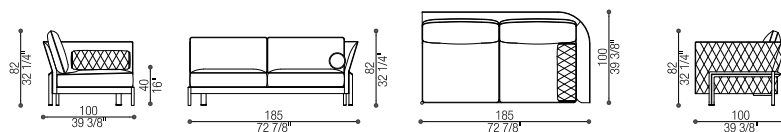

Art. 40384/NDX - 41384/NRDX

Terminale 2 posti Largo | Large Terminal 2 seat
cm 245 x 100 h 82 (in 96 4/5 x 39 3/8 h 32 1/4)
cm SH 40 (in SH 16)

Art. 40384/SX - 40384/RSX

Terminale 2 posti Largo | Large Terminal 2 seat
cm 245 x 100 h 82 (in 96 4/5 x 39 3/8 h 32 1/4)
cm SH 40 (in SH 16)

Art. 40384/NSX - 41384/NRSX

Terminale 2 posti Largo | Large Terminal 2 seat
cm 245 x 100 h 82 (in 96 4/5 x 39 3/8 h 32 1/4)
cm SH 40 (in SH 16)

Art. 40384/SDX - 40384/RSDX

Terminale 2 posti Stretto | Small Terminal 2 seat
 cm 185 x 100 h 82 (in 72 7/8 x 39 3/8 h 32 1/4)
 cm SH 40 (in SH 16)