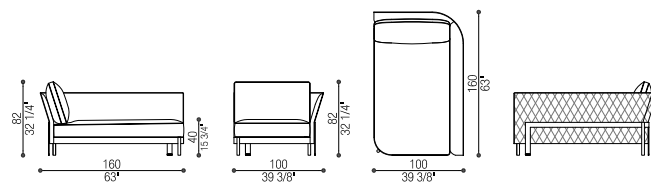

Art. 40386/NDX - 40386/NRDX

Elemento Dormeuse | Dormeuse Module
cm 100 x 160 h 82 (in 39 3/8 x 63 h 32 1/4)
cm SH 40 (in SH 16)