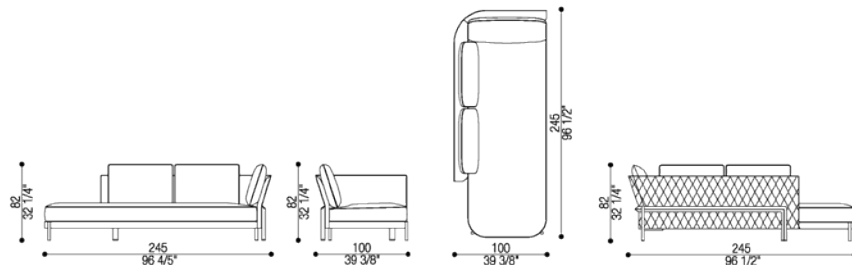

cm 245 x 100 h 82 (in 96 4/5 x 39 3/8 h 32 1/4)

cm SH 40 (in SH 16)

Art. 40385/NDX - 40385/NRDX

Terminale Meridiana | Meridienne Terminal

cm 245 x 100 h 82 (in 96 4/5 x 39 3/8 h 32 1/4)

cm SH 40 (in SH 16)

Art. 40385/SX - 40385/RSX

Terminale Meridiana | Meridienne Terminal

cm 245 x 100 h 82 (in 96 4/5 x 39 3/8 h 32 1/4)

cm SH 40 (in SH 16)

Art. 40385/NSX - 40385/NRSX

Terminale Meridiana | Meridienne Terminal

cm 245 x 100 h 82 (in 96 4/5 x 39 3/8 h 32 1/4)

cm SH 40 (in SH 16)

Art. 40386/DX - 40386/RDX

Elemento Dormeuse | Dormeuse Module
 cm 100 x 160 h 82 (in 39 3/8 x 63 h 32 1/4)
 cm SH 40 (in SH 16)

Art. 40386/NDX - 40386/NRDX