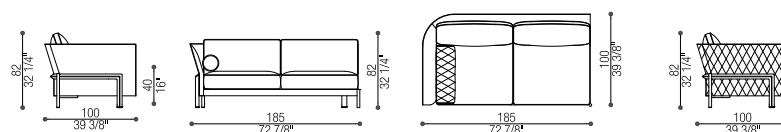

Art. 40384/NSX - 41384/NRSX

Terminale 2 posti Largo | Large Terminal 2 seat
cm 245 x 100 h 82 (in 96 4/5 x 39 3/8 h 32 1/4)
cm SH 40 (in SH 16)

Art. 40384/SDX - 40384/RSDX

Terminale 2 posti Stretto | Small Terminal 2 seat
 cm 185 x 100 h 82 (in 72 7/8 x 39 3/8 h 32 1/4)
 cm SH 40 (in SH 16)

Art. 40384/NSDX - 40384/NRSDX

Terminale 2 posti Stretto | Small Terminal 2 seat
 cm 185 x 100 h 82 (in 72 7/8 x 39 3/8 h 32 1/4)
 cm SH 40 (in SH 16)

Art. 40384/SSX - 40384/RSSX

Terminale 2 posti Stretto | Small Terminal 2 seat
 cm 185 x 100 h 82 (in 72 7/8 x 39 3/8 h 32 1/4)
 cm SH 40 (in SH 16)

Art. 40384/NSSX - 40384/NRSSX

Terminale 2 posti Stretto | Small Terminal 2 seat
 cm 185 x 100 h 82 (in 72 7/8 x 39 3/8 h 32 1/4)
 cm SH 40 (in SH 16)

Art. 40385/DX - 40385/RDX

Terminale Meridiana | Terminal