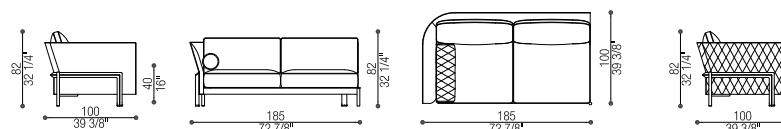

Art. 40384/NDX - 41384/NRDX

Terminale 2 posti Largo | Large Terminal 2 seat
cm 245 x 100 h 82 (in 96 4/5 x 39 3/8 h 32 1/4)
cm SH 40 (in SH 16)

Art. 40384/SX - 40384/RSX

Terminale 2 posti Largo | Large Terminal 2 seat
cm 245 x 100 h 82 (in 96 4/5 x 39 3/8 h 32 1/4)
cm SH 40 (in SH 16)

Art. 40384/NSX - 41384/NRSX

Terminale 2 posti Largo | Large Terminal 2 seat
cm 245 x 100 h 82 (in 96 4/5 x 39 3/8 h 32 1/4)
cm SH 40 (in SH 16)

Art. 40384/SDX - 40384/RSDX

Terminale 2 posti Stretto | Small Terminal 2 seat
 cm 185 x 100 h 82 (in 72 7/8 x 39 3/8 h 32 1/4)
 cm SH 40 (in SH 16)

Art. 40384/NSDX - 40384/NRSDX

Terminale 2 posti Stretto | Small Terminal 2 seat
 cm 185 x 100 h 82 (in 72 7/8 x 39 3/8 h 32 1/4)
 cm SH 40 (in SH 16)

Art. 40384/SSX - 40384/RSSX

Terminale 2 posti Stretto | Small Terminal 2 seat
 cm 185 x 100 h 82 (in 72 7/8 x 39 3/8 h 32 1/4)
 cm SH 40 (in SH 16)