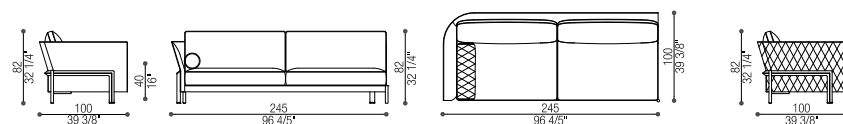

Art. 40384/NDX - 41384/NRDX

Terminale 2 posti Largo | Large Terminal 2 seat
cm 245 x 100 h 82 (in 96 4/5 x 39 3/8 h 32 1/4)
cm SH 40 (in SH 16)

Art. 40384/SX - 40384/RSX

Terminale 2 posti Largo | Large Terminal 2 seat
cm 245 x 100 h 82 (in 96 4/5 x 39 3/8 h 32 1/4)
cm SH 40 (in SH 16)

Art. 40384/NSX - 41384/NRSX

Terminale 2 posti Largo | Large Terminal 2 seat
cm 245 x 100 h 82 (in 96 4/5 x 39 3/8 h 32 1/4)
cm SH 40 (in SH 16)

Art. 40384/SDX - 40384/RSDX

Terminale 2 posti Stretto | Small Terminal 2 seat
 cm 185 x 100 h 82 (in 72 7/8 x 39 3/8 h 32 1/4)
 cm SH 40 (in SH 16)