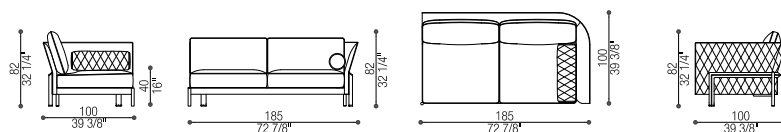

Art. 40384/NDX - 41384/NRDX

Terminale 2 posti Largo | Large Terminal 2 seat
cm 245 x 100 h 82 (in 96 4/5 x 39 3/8 h 32 1/4)
cm SH 40 (in SH 16)

Art. 40384/SX - 40384/RSX

Terminale 2 posti Largo | Large Terminal 2 seat
cm 245 x 100 h 82 (in 96 4/5 x 39 3/8 h 32 1/4)
cm SH 40 (in SH 16)

Art. 40384/NSX - 41384/NRSX

Terminale 2 posti Largo | Large Terminal 2 seat
cm 245 x 100 h 82 (in 96 4/5 x 39 3/8 h 32 1/4)
cm SH 40 (in SH 16)

Art. 40384/SDX - 40384/RSDX

Terminale 2 posti Stretto | Small Terminal 2 seat
 cm 185 x 100 h 82 (in 72 7/8 x 39 3/8 h 32 1/4)
 cm SH 40 (in SH 16)

Art. 40384/NSDX - 40384/NRSDX

Terminale 2 posti Stretto | Small Terminal 2 seat
 cm 185 x 100 h 82 (in 72 7/8 x 39 3/8 h 32 1/4)
 cm SH 40 (in SH 16)

Art. 40384/SSX - 40384/RSSX

Terminale 2 posti Stretto | Small Terminal 2 seat
 cm 185 x 100 h 82 (in 72 7/8 x 39 3/8 h 32 1/4)
 cm SH 40 (in SH 16)