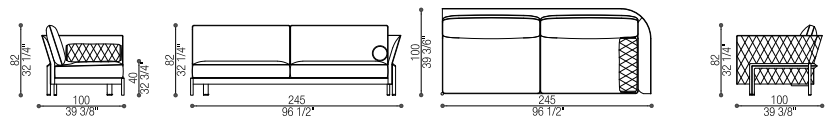

TUTTI I TESSUTI | ALL FABRICS

TUTTE LE PELLI | ALL LEATHERS

I cuscini decorativi non sono inclusi | Decorative pillows are not included

Art. 40384/DX - 40384/RDX

Terminale 2 posti Largo | Large Terminal 2 seat
cm 245 x 100 h 82 (in 96 4/5 x 39 3/8 h 32 1/4)
cm SH 40 (in SH 16)

Art. 40384/NDX - 41384/NRDX

Terminale 2 posti Largo | Large Terminal 2 seat
cm 245 x 100 h 82 (in 96 4/5 x 39 3/8 h 32 1/4)
cm SH 40 (in SH 16)

Art. 40384/SX - 40384/RSX

Terminale 2 posti Largo | Large Terminal 2 seat
cm 245 x 100 h 82 (in 96 4/5 x 39 3/8 h 32 1/4)
cm SH 40 (in SH 16)

Art. 40384/NSX - 41384/NRSX

Terminale 2 posti Largo | Large Terminal 2 seat
cm 245 x 100 h 82 (in 96 4/5 x 39 3/8 h 32 1/4)
cm SH 40 (in SH 16)

Art. 40384/SDX - 40384/RSDX

Terminale 2 posti Stretto | Small Terminal 2 seat
 cm 185 x 100 h 82 (in 72 7/8 x 39 3/8 h 32 1/4)
 cm SH 40 (in SH 16)