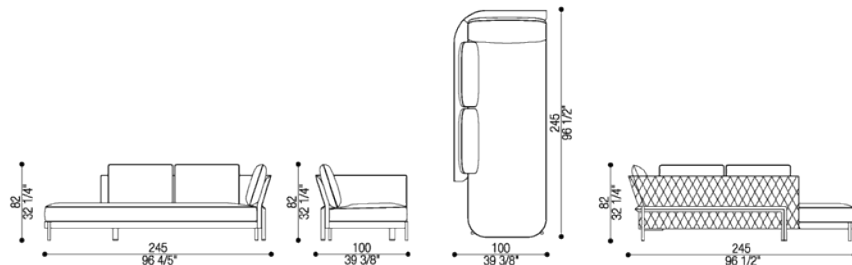

Art. 40384/NSSX - 40384/NRSSX

Terminale 2 posti Stretto | Small Terminal 2 seat
 cm 185 x 100 h 82 (in 72 7/8 x 39 3/8 h 32 1/4)
 cm SH 40 (in SH 16)

Art. 40385/DX - 40385/RDX

Terminale Meridiana | Terminal

cm 245 x 100 h 82 (in 96 4/5 x 39 3/8 h 32 1/4)

cm SH 40 (in SH 16)

Art. 40385/NDX - 40385/NRDX

Terminale Meridiana | Meridienne Terminal

cm 245 x 100 h 82 (in 96 4/5 x 39 3/8 h 32 1/4)

cm SH 40 (in SH 16)

Art. 40385/SX - 40385/RSX

Terminale Meridiana | Meridienne Terminal

cm 245 x 100 h 82 (in 96 4/5 x 39 3/8 h 32 1/4)

cm SH 40 (in SH 16)

Art. 40385/NSX - 40385/NRSX

Terminale Meridiana | Meridienne Terminal