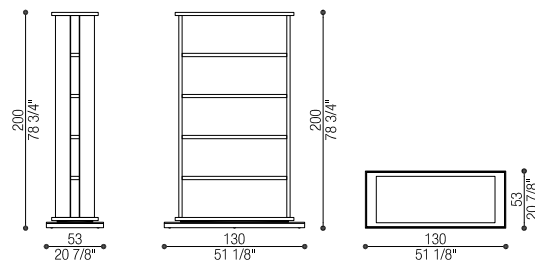

MOB - METALLO DORATO BRILLANTE
SHINY GOLDEN METAL

MCB - METALLO CROMATO BRILLANTE
SHINY CHROMED METAL

Art. 41030/M

Libreria | Bookcase

cm 130 x 53 h 200 (in 51 1/8 x 20 7/8 h 78 3/4)

Volume: mc 1,69 - Peso Lordo/Gross Weight: kg 104

Art. 41031/M

Comodino | Night Table

cm 73 x 60 h 50 (in 28 3/4 x 23 5/8 h 19 5/8)

Volume: mc 1,69 - Peso Lordo/Gross Weight: kg 104

Art. 41032/M

Comò 4 Cassetti | Chest 4 Drawers

cm 160 x 60 h 80 (in 63 x 23 5/8 h 31 1/2)

Volume: mc 1,19 - Peso Lordo/Gross Weight: kg 227

Art. 41034/M

Toilette con Specchio | Dressing Table with Mirror

cm 147 x 56 h 75/128 (in 57 7/8 x 22 h 50 3/8)

Volume: mc 1,06 - Peso Lordo/Gross Weight: kg 136

Art. 41034/ML

Toilette | Dressing Table

cm 147 x 56 h 75 (in 57 7/8 x 22 h 29 1/2)

Volume: mc 1,05

Art. 41035/M

Porta TV | TV Stand

cm 140 x 60 h 50 (in 55 1/8 x 23 5/8 h 19 5/8)

Volume: mc 0,58 - Peso Lordo/Gross Weight: kg 90