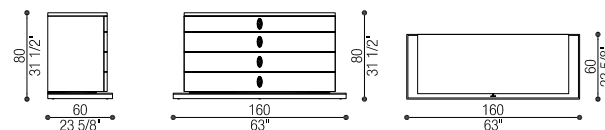

MOB - METALLO DORATO BRILLANTE
SHINY GOLDEN METAL

MCB - METALLO CROMATO BRILLANTE
SHINY CHROMED METAL

Art. 41030/M

Libreria | Bookcase

cm 130 x 53 h 200 (in 51 1/8 x 20 7/8 h 78 3/4)

Volume: mc 1,69 - Peso Lordo/Gross Weight: kg 104

Art. 41031/M

Comodino | Night Table

cm 73 x 60 h 50 (in 28 3/4 x 23 5/8 h 19 5/8)

Volume: mc 1,69 - Peso Lordo/Gross Weight: kg 104

Art. 41032/M

Comò 4 Cassetti | Chest 4 Drawers

cm 160 x 60 h 80 (in 63 x 23 5/8 h 31 1/2)

Volume: mc 1,19 - Peso Lordo/Gross Weight: kg 227

Art. 41034/M

Toilette con Specchio | Dressing Table with Mirror

cm 147 x 56 h 75/128 (in 57 7/8 x 22 h 50 3/8)

Volume: mc 1,06 - Peso Lordo/Gross Weight: kg 136

Art. 41034/ML

Toilette | Dressing Table

cm 147 x 56 h 75 (in 57 7/8 x 22 h 29 1/2)

Volume: mc 1,05

Art. 41035/M

Porta TV | TV Stand

cm 140 x 60 h 50 (in 55 1/8 x 23 5/8 h 19 5/8)

Volume: mc 0,58 - Peso Lordo/Gross Weight: kg 90