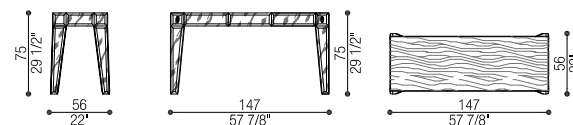

Art. 41031/M

Comodino | Night Table

cm 73 x 60 h 50 (in 28 3/4 x 23 5/8 h 19 5/8)

Volume: mc 1,69 - Peso Lordo/Gross Weight: kg 104

Art. 41032/M

Comò 4 Cassetti | Chest 4 Drawers

cm 160 x 60 h 80 (in 63 x 23 5/8 h 31 1/2)

Volume: mc 1,19 - Peso Lordo/Gross Weight: kg 227

Art. 41034/M

Toilette con Specchio | Dressing Table with Mirror

cm 147 x 56 h 75/128 (in 57 7/8 x 22 h 50 3/8)

Volume: mc 1,06 - Peso Lordo/Gross Weight: kg 136

Art. 41034/ML

Toilette | Dressing Table

cm 147 x 56 h 75 (in 57 7/8 x 22 h 29 1/2)

Volume: mc 1,05

Art. 41035/M

Porta TV | TV Stand

cm 140 x 60 h 50 (in 55 1/8 x 23 5/8 h 19 5/8)

Volume: mc 0,58 - Peso Lordo/Gross Weight: kg 90