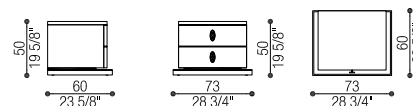

MOB - METALLO DORATO BRILLANTE
SHINY GOLDEN METAL

MCB - METALLO CROMATO BRILLANTE
SHINY CHROMED METAL

Art. 41030/M

Libreria | Bookcase

cm 130 x 53 h 200 (in 51 1/8 x 20 7/8 h 78 3/4)

Volume: mc 1,69 - Peso Lordo/Gross Weight: kg 104

Art. 41031/M

Comodino | Night Table

cm 73 x 60 h 50 (in 28 3/4 x 23 5/8 h 19 5/8)

Volume: mc 1,69 - Peso Lordo/Gross Weight: kg 104

Art. 41032/M

Comò 4 Cassetti | Chest 4 Drawers

cm 160 x 60 h 80 (in 63 x 23 5/8 h 31 1/2)

Volume: mc 1,19 - Peso Lordo/Gross Weight: kg 227

Art. 41034/M

Toilette con Specchio | Dressing Table with Mirror

cm 147 x 56 h 75/128 (in 57 7/8 x 22 h 50 3/8)

Volume: mc 1,06 - Peso Lordo/Gross Weight: kg 136

Art. 41034/ML

Toilette | Dressing Table

cm 147 x 56 h 75 (in 57 7/8 x 22 h 29 1/2)

Volume: mc 1,05

Art. 41035/M

Porta TV | TV Stand

cm 140 x 60 h 50 (in 55 1/8 x 23 5/8 h 19 5/8)

Volume: mc 0,58 - Peso Lordo/Gross Weight: kg 90