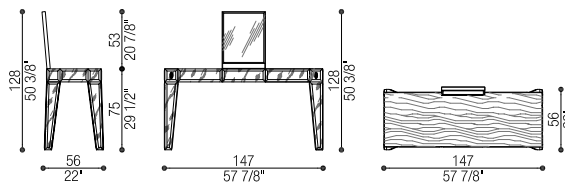

Art. 41031/M

Comodino | Night Table

cm 73 x 60 h 50 (in 28 3/4 x 23 5/8 h 19 5/8)

Volume: mc 1,69 - Peso Lordo/Gross Weight: kg 104

Art. 41032/M

Comò 4 Cassetti | Chest 4 Drawers

cm 160 x 60 h 80 (in 63 x 23 5/8 h 31 1/2)

Volume: mc 1,19 - Peso Lordo/Gross Weight: kg 227

Art. 41034/M

Toilette con Specchio | Dressing Table with Mirror

cm 147 x 56 h 75/128 (in 57 7/8 x 22 h 50 3/8)

Volume: mc 1,06 - Peso Lordo/Gross Weight: kg 136

Art. 41034/ML

Toilette | Dressing Table

cm 147 x 56 h 75 (in 57 7/8 x 22 h 29 1/2)

Volume: mc 1,05

Art. 41035/M

Porta TV | TV Stand

cm 140 x 60 h 50 (in 55 1/8 x 23 5/8 h 19 5/8)

Volume: mc 0,58 - Peso Lordo/Gross Weight: kg 90

cm 140 x 60 h 210 (in 55 1/8 x 23 5/8 h 82 5/8)

Volume: mc 2,01 - Peso Lordo/Gross Weight: kg 219

Art. 41039/M

Credenza 4 Ante | 4 Doors Sideboard

cm 268 x 60 h 80 (in 105 1/2 x 23 5/8 h 31 1/2)

Volume: mc 1,71 - Peso Lordo/Gross Weight: kg 235