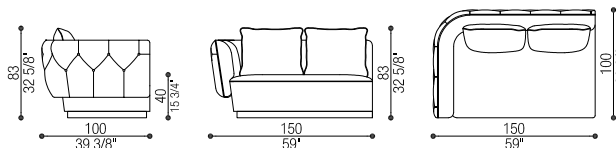

cm 76 x 100 h 83 (in 29 7/8 x 39 3/8 h 32 5/8)

cm SH 40 (in SH 15 3/4)

Tessuto/Fabric: mtl 7 - Pelle/Leather: mq 11,5

Volume: mc 0,78

Art. 40334/DX

Terminale 2 posti Stretto | Small Terminal 2 seat

cm 150 x 100 h 83 (in 59 x 39 3/8 h 32 5/8)

cm SH 40 (in SH 15 3/4)

Tessuto/Fabric: mtl 10 - Pelle/Leather: mq 16,5

Volume: mc 1,58 - Peso Lordo/Gross Weight: kg 67

Art. 40334/SX

Terminale 2 posti Stretto | Small Terminal 2 seat

cm 150 x 100 h 83 (in 59 x 39 3/8 h 32 5/8)

cm SH 40 (in SH 15 3/4)

Tessuto/Fabric: mtl 10 - Pelle/Leather: mq 16,5

Volume: mc 1,58 - Peso Lordo/Gross Weight: kg 67

Art. 40335/DX

Terminale 3 posti Largo | Large Terminal 3 seat

cm 210 x 100 h 83 (in 82 5/8 x 39 3/8 h 32 5/8)

---

Art. 40338

Elemento Angolare Largo | Large Corner Module

cm 128 x 128 h 83 (in 50 3/8 x 50 3/8 h 32 5/8)

cm SH 40 (in SH 15 3/4)

Tessuto/Fabric: mtl 8,5 - Pelle/Leather: mq 14

Volume: mc 0,98