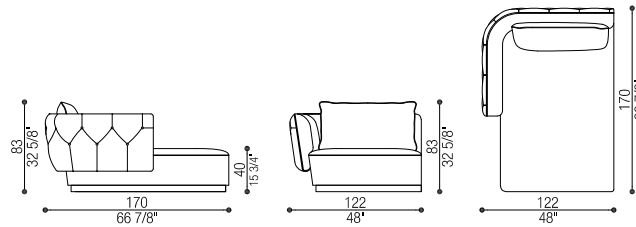

Art. 40336/SX

Elemento Dormeuse | Dormeuse Module
cm 122 x 170 h 83 (in 48 x 66 7/8 h 32 5/8)
cm SH 40 (in SH 15 3/4)
Tessuto/Fabric: mtl 9 - Pelle/Leather: mq 15
Volume: mc 2,03