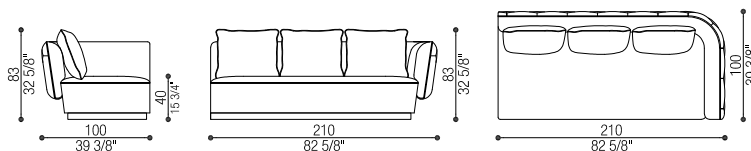

Art. 40335/DX

Terminale 3 posti Largo | Large Terminal 3 seat

cm 210 x 100 h 83 (in 82 5/8 x 39 3/8 h 32 5/8)

cm SH 40 (in SH 15 3/4)

Tessuto/Fabric: mtl 13 - Pelle/Leather: mq 21,5

Volume: mc 1,99