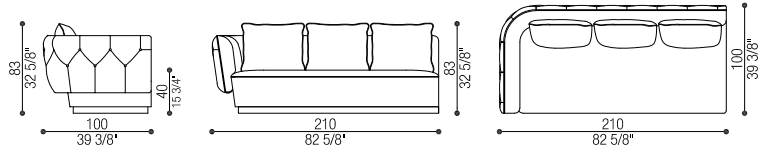

cm SH 40 (in SH 15 3/4)

Tessuto/Fabric: mtl 10 - Pelle/Leather: mq 16,5

Volume: mc 1,58 - Peso Lordo/Gross Weight: kg 67

Art. 40335/DX

Terminale 3 posti Largo | Large Terminal 3 seat

cm 210 x 100 h 83 (in 82 5/8 x 39 3/8 h 32 5/8)

cm SH 40 (in SH 15 3/4)

Tessuto/Fabric: mtl 13 - Pelle/Leather: mq 21,5

Volume: mc 1,99

Art. 40335/SX

Terminale 3 posti Largo | Large Terminal 3 seat  
 cm 210 x 100 h 83 (in 82 5/8 x 39 3/8 h 32 5/8)  
 cm SH 40 (in SH 15 3/4)  
 Tessuto/Fabric: mtl 13 - Pelle/Leather: mq 21,5  
 Volume: mc 1,99

Art. 40336/DX

Elemento Dormeuse | Dormeuse Module  
 cm 122 x 170 h 83 (in 48 x 66 7/8 h 32 5/8)  
 cm SH 40 (in SH 15 3/4)  
 Tessuto/Fabric: mtl 9 - Pelle/Leather: mq 15  
 Volume: mc 2,03

Art. 40336/SX

---

Art. 40338

Elemento Angolare Largo | Large Corner Module

cm 128 x 128 h 83 (in 50 3/8 x 50 3/8 h 32 5/8)

cm SH 40 (in SH 15 3/4)

Tessuto/Fabric: mtl 8,5 - Pelle/Leather: mq 14

Volume: mc 0,98