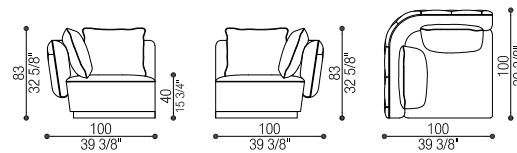

cm SH 40 (in SH 15 3/4)

Tessuto/Fabric: mtl 13 - Pelle/Leather: mq 21,5

Volume: mc 1,99

Art. 40335/SX

Terminale 3 posti Largo | Large Terminal 3 seat  
 cm 210 x 100 h 83 (in 82 5/8 x 39 3/8 h 32 5/8)  
 cm SH 40 (in SH 15 3/4)  
 Tessuto/Fabric: mtl 13 - Pelle/Leather: mq 21,5  
 Volume: mc 1,99

Art. 40336/DX

Elemento Dormeuse | Dormeuse Module  
 cm 122 x 170 h 83 (in 48 x 66 7/8 h 32 5/8)  
 cm SH 40 (in SH 15 3/4)  
 Tessuto/Fabric: mtl 9 - Pelle/Leather: mq 15  
 Volume: mc 2,03

Art. 40336/SX

Elemento Dormeuse | Dormeuse Module  
 cm 122 x 170 h 83 (in 48 x 66 7/8 h 32 5/8)  
 cm SH 40 (in SH 15 3/4)  
 Tessuto/Fabric: mtl 9 - Pelle/Leather: mq 15  
 Volume: mc 2,03

Art. 40337

Elemento Angolare | Corner Module  
 cm 100 x 100 h 83 (in 39 3/8 x 39 3/8 h 32 5/8)  
 cm SH 40 (in SH 15 3/4)  
 Tessuto/Fabric: mtl 9 - Pelle/Leather: mq 15  
 Volume: mc 2,03

---

Art. 40338

Elemento Angolare Largo | Large Corner Module

cm 128 x 128 h 83 (in 50 3/8 x 50 3/8 h 32 5/8)

cm SH 40 (in SH 15 3/4)

Tessuto/Fabric: mtl 8,5 - Pelle/Leather: mq 14

Volume: mc 0,98