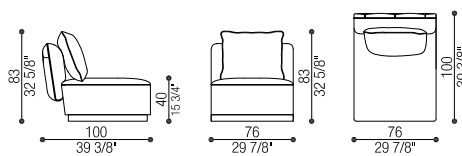

cm 76 x 100 h 83 (in 29 7/8 x 39 3/8 h 32 5/8)

cm SH 40 (in SH 15 3/4)

Tessuto/Fabric: mtl 7 - Pelle/Leather: mq 11,5

Volume: mc 0,78

Art. 40334/DX

Terminale 2 posti Stretto | Small Terminal 2 seat

cm 150 x 100 h 83 (in 59 x 39 3/8 h 32 5/8)

cm SH 40 (in SH 15 3/4)

Tessuto/Fabric: mtl 10 - Pelle/Leather: mq 16,5

Volume: mc 1,58 - Peso Lordo/Gross Weight: kg 67

Art. 40334/SX

Terminale 2 posti Stretto | Small Terminal 2 seat

cm 150 x 100 h 83 (in 59 x 39 3/8 h 32 5/8)

cm SH 40 (in SH 15 3/4)

Tessuto/Fabric: mtl 10 - Pelle/Leather: mq 16,5

Volume: mc 1,58 - Peso Lordo/Gross Weight: kg 67

Art. 40335/DX

Terminale 3 posti Largo | Large Terminal 3 seat

cm 210 x 100 h 83 (in 82 5/8 x 39 3/8 h 32 5/8)

---

Art. 40338

Elemento Angolare Largo | Large Corner Module

cm 128 x 128 h 83 (in 50 3/8 x 50 3/8 h 32 5/8)

cm SH 40 (in SH 15 3/4)

Tessuto/Fabric: mtl 8,5 - Pelle/Leather: mq 14

Volume: mc 0,98