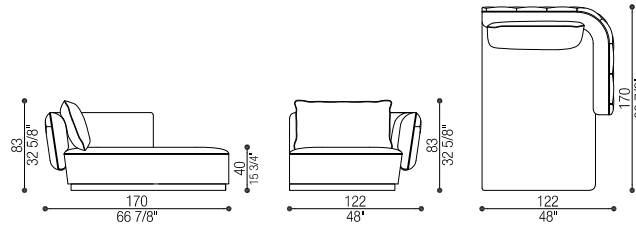

cm SH 40 (in SH 15 3/4)

Tessuto/Fabric: mtl 10 - Pelle/Leather: mq 16,5

Volume: mc 1,58 - Peso Lordo/Gross Weight: kg 67

Art. 40335/DX

Terminale 3 posti Largo | Large Terminal 3 seat

cm 210 x 100 h 83 (in 82 5/8 x 39 3/8 h 32 5/8)

cm SH 40 (in SH 15 3/4)

Tessuto/Fabric: mtl 13 - Pelle/Leather: mq 21,5

Volume: mc 1,99

Art. 40335/SX

Terminale 3 posti Largo | Large Terminal 3 seat  
 cm 210 x 100 h 83 (in 82 5/8 x 39 3/8 h 32 5/8)  
 cm SH 40 (in SH 15 3/4)  
 Tessuto/Fabric: mtl 13 - Pelle/Leather: mq 21,5  
 Volume: mc 1,99

Art. 40336/DX

Elemento Dormeuse | Dormeuse Module  
 cm 122 x 170 h 83 (in 48 x 66 7/8 h 32 5/8)  
 cm SH 40 (in SH 15 3/4)  
 Tessuto/Fabric: mtl 9 - Pelle/Leather: mq 15  
 Volume: mc 2,03

Art. 40336/SX

---

Art. 40338

Elemento Angolare Largo | Large Corner Module

cm 128 x 128 h 83 (in 50 3/8 x 50 3/8 h 32 5/8)

cm SH 40 (in SH 15 3/4)

Tessuto/Fabric: mtl 8,5 - Pelle/Leather: mq 14

Volume: mc 0,98