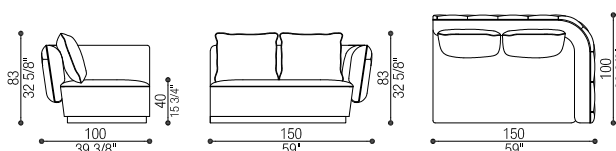

cm 76 x 100 h 83 (in 29 7/8 x 39 3/8 h 32 5/8)

cm SH 40 (in SH 15 3/4)

Tessuto/Fabric: mtl 7 - Pelle/Leather: mq 11,5

Volume: mc 0,78

Art. 40334/DX

Terminale 2 posti Stretto | Small Terminal 2 seat

cm 150 x 100 h 83 (in 59 x 39 3/8 h 32 5/8)

cm SH 40 (in SH 15 3/4)

Tessuto/Fabric: mtl 10 - Pelle/Leather: mq 16,5

Volume: mc 1,58 - Peso Lordo/Gross Weight: kg 67

Art. 40334/SX

Terminale 2 posti Stretto | Small Terminal 2 seat

cm 150 x 100 h 83 (in 59 x 39 3/8 h 32 5/8)

cm SH 40 (in SH 15 3/4)

Tessuto/Fabric: mtl 10 - Pelle/Leather: mq 16,5

Volume: mc 1,58 - Peso Lordo/Gross Weight: kg 67

Art. 40335/DX

Terminale 3 posti Largo | Large Terminal 3 seat

cm 210 x 100 h 83 (in 82 5/8 x 39 3/8 h 32 5/8)

---

Art. 40338

Elemento Angolare Largo | Large Corner Module

cm 128 x 128 h 83 (in 50 3/8 x 50 3/8 h 32 5/8)

cm SH 40 (in SH 15 3/4)

Tessuto/Fabric: mtl 8,5 - Pelle/Leather: mq 14

Volume: mc 0,98