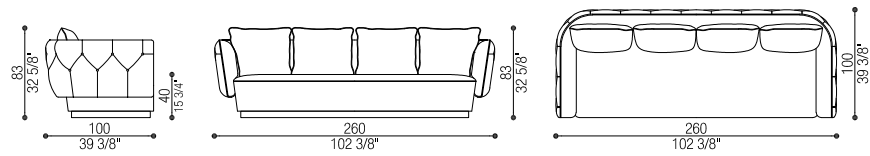

TUTTI I TESSUTI | ALL FABRICS

TUTTE LE PELLI | ALL LEATHERS

I cuscini decorativi non sono inclusi | Decorative pillows are not included

Art. 40332

Divano 2 Posti | 2 Seat Sofa

cm 204 x 100 h 83 (in 80 3/8 x 39 3/8 h 32 5/8)

cm SH 40 (in SH 15 3/4)

Tessuto/Fabric: mtl 13 - Pelle/Leather: mq 21,5

Volume: mc 1,98 - Peso Lordo/Gross Weight: kg 96

Art. 40333

Divano 3 Posti | 3 Seat Sofa

cm 260 x 100 h 83 (in 102 3/8 x 39 3/8 h 32 5/8)

cm SH 40 (in SH 15 3/4)

Tessuto/Fabric: mtl 16,6 - Pelle/Leather: mq 26,5

Volume: mc 2,33 - Peso Lordo/Gross Weight: kg 112

ADDITIONAL ITEM IN THE COLLECTION:

Art. 40339

Pouf | Pouf

cm 90 x 79 h 40 (in 35 3/8 x 31 1/8 h 15 3/4)