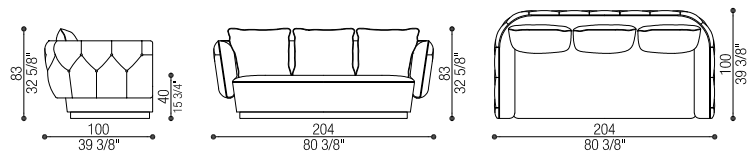

TUTTI I TESSUTI | ALL FABRICS

TUTTE LE PELLI | ALL LEATHERS

I cuscini decorativi non sono inclusi | Decorative pillows are not included

Art. 40332

Divano 2 Posti | 2 Seat Sofa

cm 204 x 100 h 83 (in 80 3/8 x 39 3/8 h 32 5/8)

cm SH 40 (in SH 15 3/4)

Tessuto/Fabric: mtl 13 - Pelle/Leather: mq 21,5

Volume: mc 1,98 - Peso Lordo/Gross Weight: kg 96

Art. 40333

Divano 3 Posti | 3 Seat Sofa

cm 260 x 100 h 83 (in 102 3/8 x 39 3/8 h 32 5/8)

cm SH 40 (in SH 15 3/4)

Tessuto/Fabric: mtl 16,6 - Pelle/Leather: mq 26,5

Volume: mc 2,33 - Peso Lordo/Gross Weight: kg 112

ADDITIONAL ITEM IN THE COLLECTION:

Art. 40339

Pouf | Pouf

cm 90 x 79 h 40 (in 35 3/8 x 31 1/8 h 15 3/4)