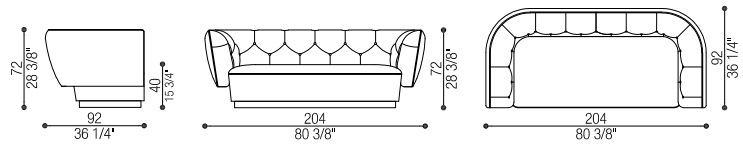

Art. 40302

Divano 2 Posti | 2 Seat Sofa

cm 204 x 92 h 72 (in 80 3/8 x 36 1/4 h 28 3/8)

cm SH 40 (in SH 16)

Tessuto/Fabric: mtl 13 - Pelle/Leather: mq 21,5

Volume: mc 1,75 - Peso Lordo/Gross Weight: kg 74

---

Art. 40303

Divano 3 Posti | 3 Seat Sofa

cm 260 x 92 h 72 (in 102 3/8 x 36 1/4 h 28 3/8)

cm SH 40 (in SH 16)

Tessuto/Fabric: mtl 14,5 - Pelle/Leather: mq 24

Volume: mc 1,94 - Peso Lordo/Gross Weight: kg 109