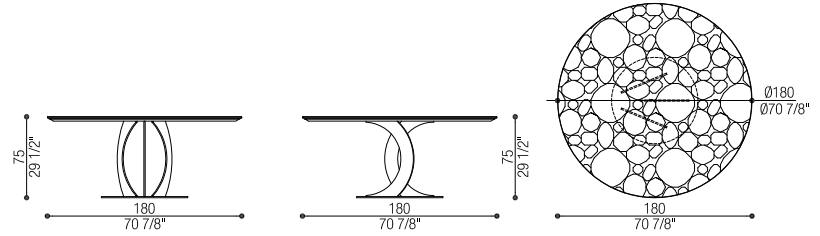

Tavolo | Table

cm Ø 160 h 75 (in Ø 63 h 29 1/2)

Volume: mc 2,96 - Peso Lordo/Gross Weight: kg 325

Art. 46016/18

Tavolo | Table

cm Ø 180 h 75 (in Ø 70 7/8 h 29 1/2)

Volume: mc 3,74 - Peso Lordo/Gross Weight: kg 375

ADDITIONAL ITEM IN THE COLLECTION:

Art. LAZY SUSAN

Piano Girevole | Swivel Top

cm Ø 80 (in Ø 31 1/2)