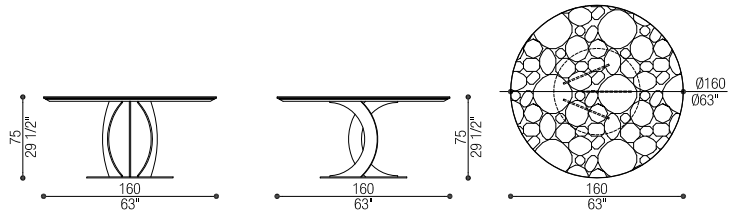

Tavolo | Table

cm Ø 160 h 75 (in Ø 63 h 29 1/2)

Volume: mc 2,96 - Peso Lordo/Gross Weight: kg 325

Art. 46016/18

Tavolo | Table

cm Ø 180 h 75 (in Ø 70 7/8 h 29 1/2)

Volume: mc 3,74 - Peso Lordo/Gross Weight: kg 375

ADDITIONAL ITEM IN THE COLLECTION:

Art. LAZY SUSAN

Piano Girevole | Swivel Top

cm Ø 80 (in Ø 31 1/2)