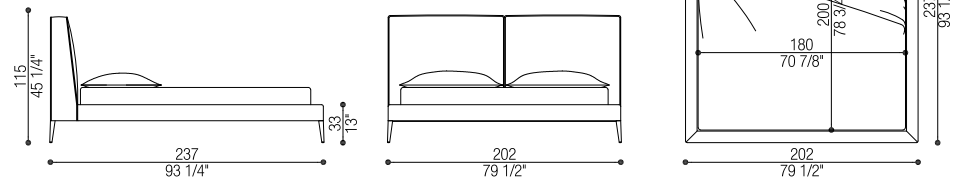

Art. 44730/19

Letto | Bed

cm 202 x 237 h 110 (in 79 4/8 x 93 2/8 h 43 2/8)

Tessuto/Fabric: mtl - Pelle/Leather: mq