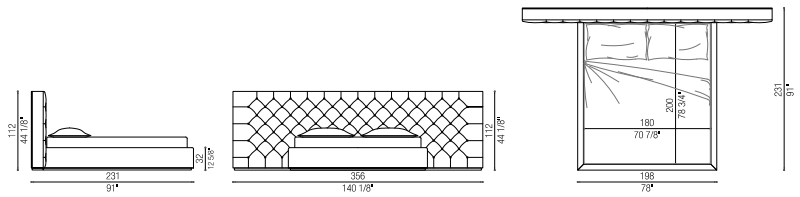

Letto | Bed

cm 356 x 226 h 112 (in 140 1/8 x 89 h 44 1/8)

Tessuto/Fabric: mtl 14 - Pelle/Leather: mq 22

Volume: mc 2,27 - Peso Lordo/Gross Weight: kg 112

Art. 44400/19

Letto | Bed

cm 356 x 231 h 112 (in 140 1/8 x 91 h 44 1/8)

Tessuto/Fabric: mtl 14 - Pelle/Leather: mq 22

Volume: mc 2,27 - Peso Lordo/Gross Weight: kg 149

Art. 44400/22

Letto | Bed

cm 376 x 231 h 112 (in 148 1/8 x 91 h 44 1/8)

Tessuto/Fabric: mtl 14 - Pelle/Leather: mq 22

Volume: mc 2,64 - Peso Lordo/Gross Weight: kg 153