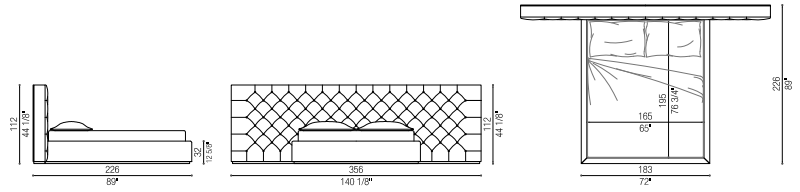

Letto | Bed

cm 356 x 226 h 112 (in 140 1/8 x 89 h 44 1/8)

Tessuto/Fabric: mtl 14 - Pelle/Leather: mq 22

Volume: mc 2,27 - Peso Lordo/Gross Weight: kg 112

Art. 44400/19

Letto | Bed

cm 356 x 231 h 112 (in 140 1/8 x 91 h 44 1/8)

Volume: mc 2,64 - Peso Lordo/Gross Weight: kg 153